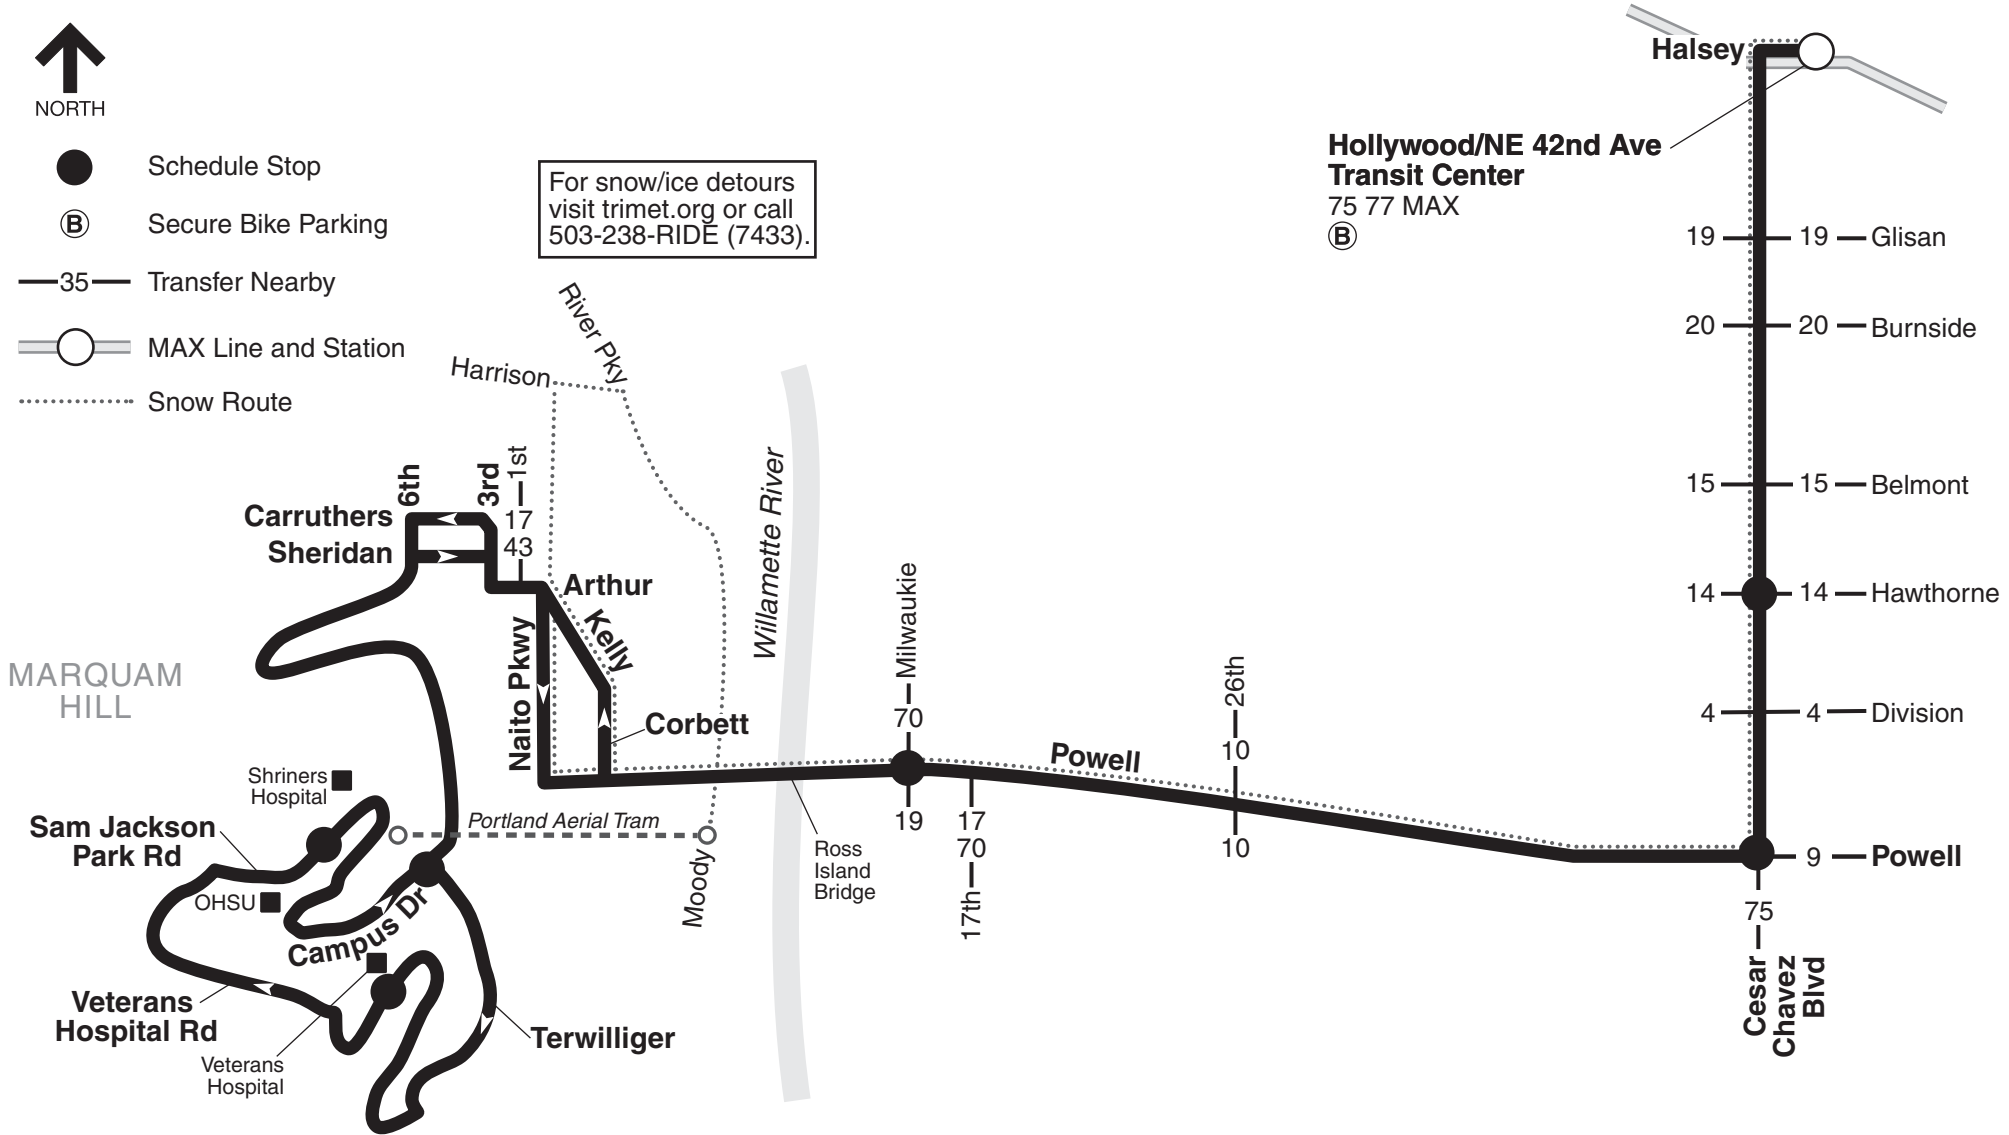

66-Marquam Hill/Hollywood

NORTH

- Schedule Stop
- ⓑ Secure Bike Parking
- 35— Transfer Nearby
- MAX Line and Station
- ⋯ Snow Route

For snow/ice detours visit trimet.org or call 503-238-RIDE (7433).

Hollywood/NE 42nd Ave Transit Center
75 77 MAX
ⓑ

- Halsey
- 19 — 19 — Glisan
- 20 — 20 — Burnside
- 15 — 15 — Belmont
- 14 ● 14 — Hawthorne
- 4 — 4 — Division
- 9 — Powell
- 75
- Cesar Chavez Blvd

MARQUAM HILL