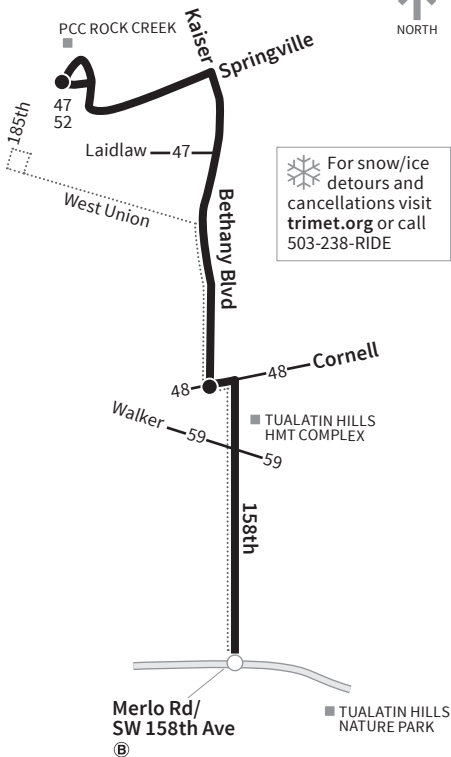

67-Bethany/158th

●—● Route/Schedule Stop

② Secure Bike Parking

-35- Transfer Nearby

○—○ MAX Line and Station

..... Snow Route