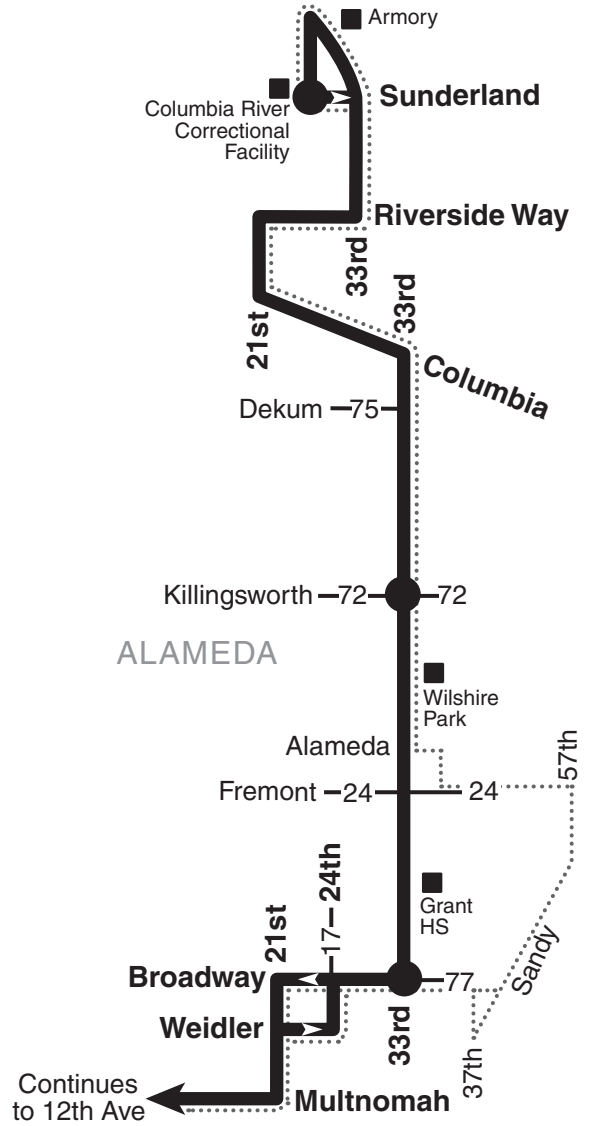

70-12th/NE 33rd Ave

For snow/ice detours visit trimet.org or call 503-238-RIDE (7433).