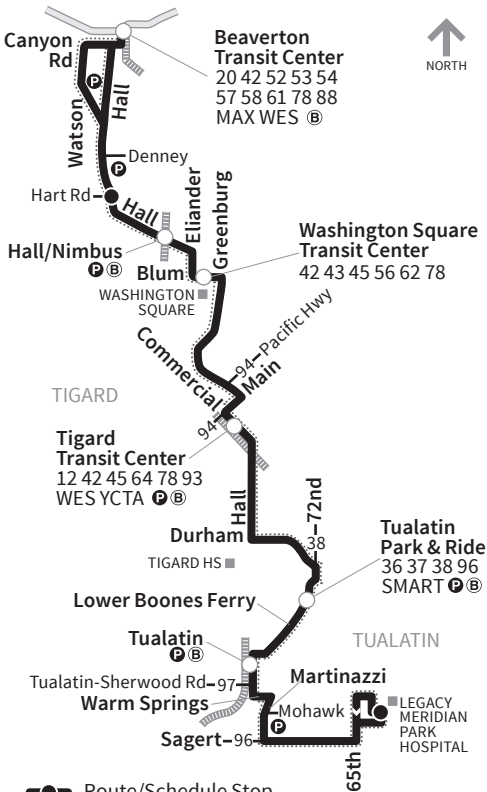

76-Beaverton/Tualatin

- Route/Schedule Stop
- Park & Ride
- Secure Bike Parking
- 35- Transfer Nearby
- MAX Line and Station
- WES Line and Station
- Snow Route

For snow/ice detours and cancellations visit trimet.org or call 503-238-RIDE