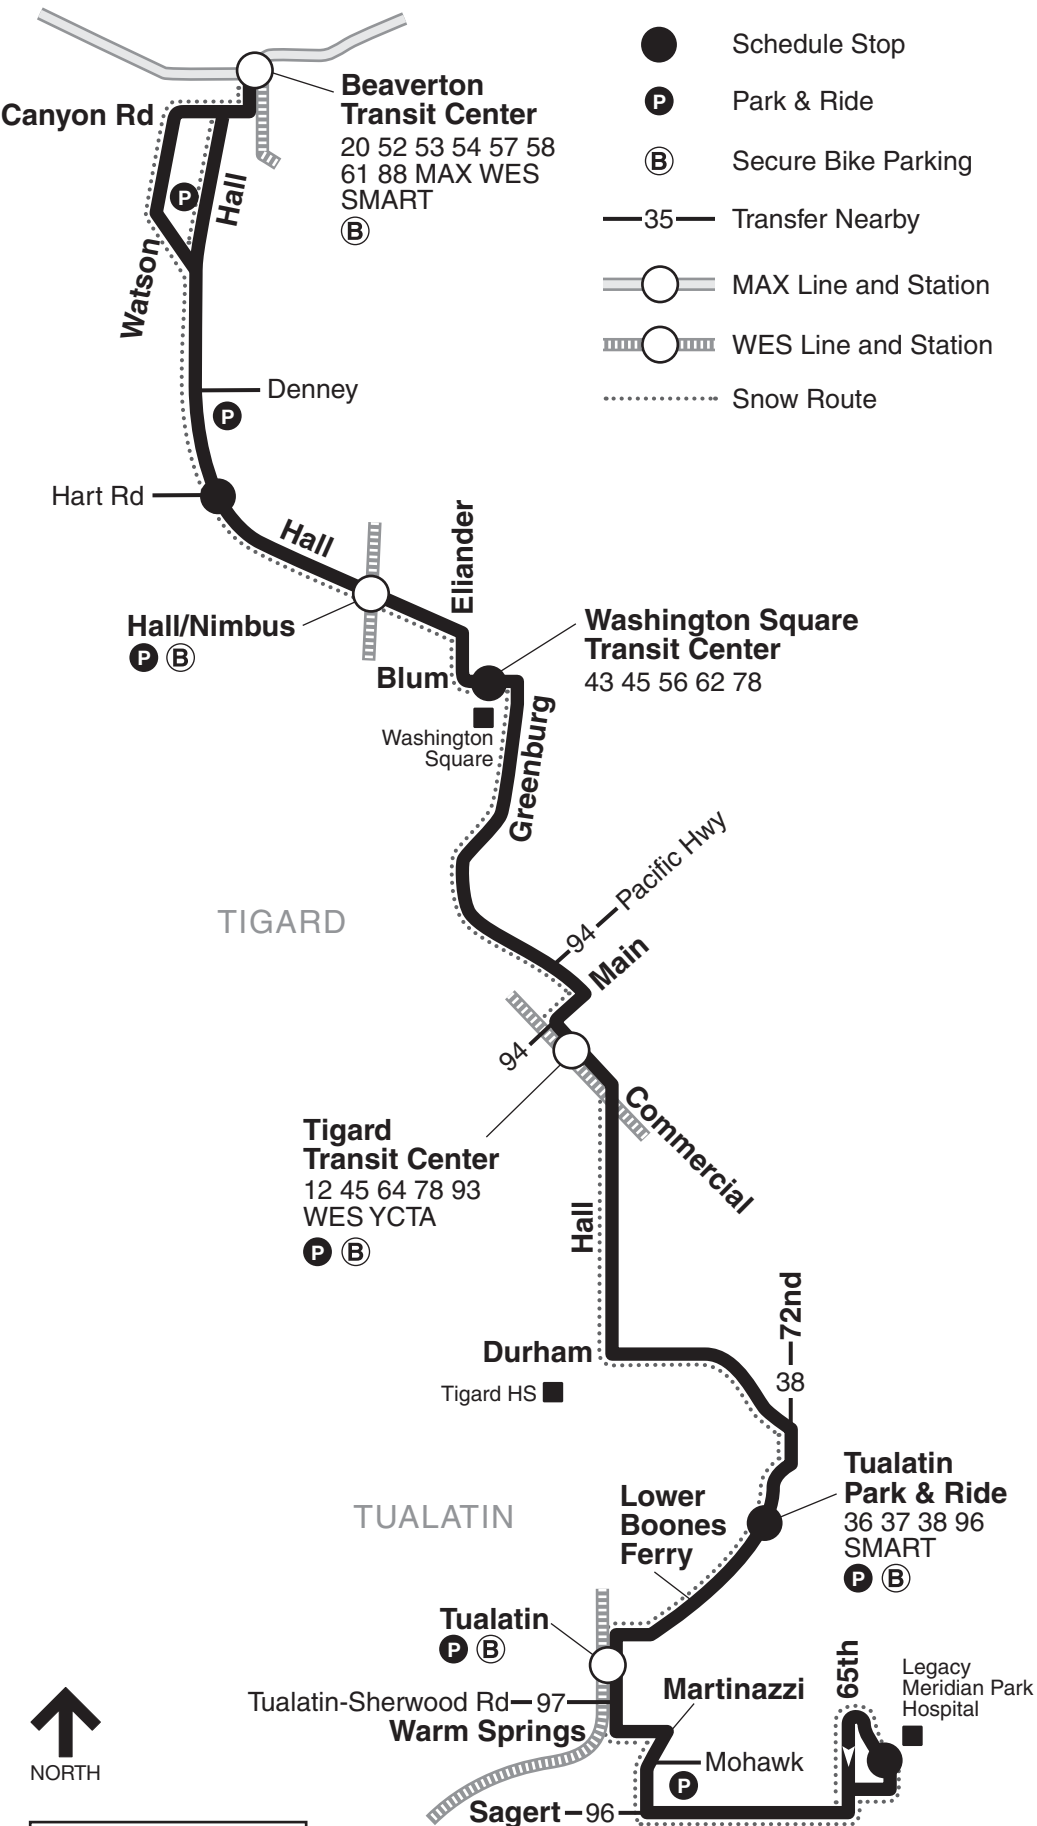

76-Beaverton/Tualatin

- Schedule Stop
- Ⓟ Park & Ride
- Ⓟ Secure Bike Parking
- 35— Transfer Nearby
- MAX Line and Station
- ▤ WES Line and Station
- ⋯ Snow Route

Beaverton Transit Center
 20 52 53 54 57 58
 61 88 MAX WES
 SMART
 Ⓟ

Washington Square Transit Center
 43 45 56 62 78

Tigard Transit Center
 12 45 64 78 93
 WES YCTA
 Ⓟ Ⓟ

Tualatin Park & Ride
 36 37 38 96
 SMART
 Ⓟ Ⓟ

For snow/ice detours visit trimet.org or call 503-238-RIDE (7433).