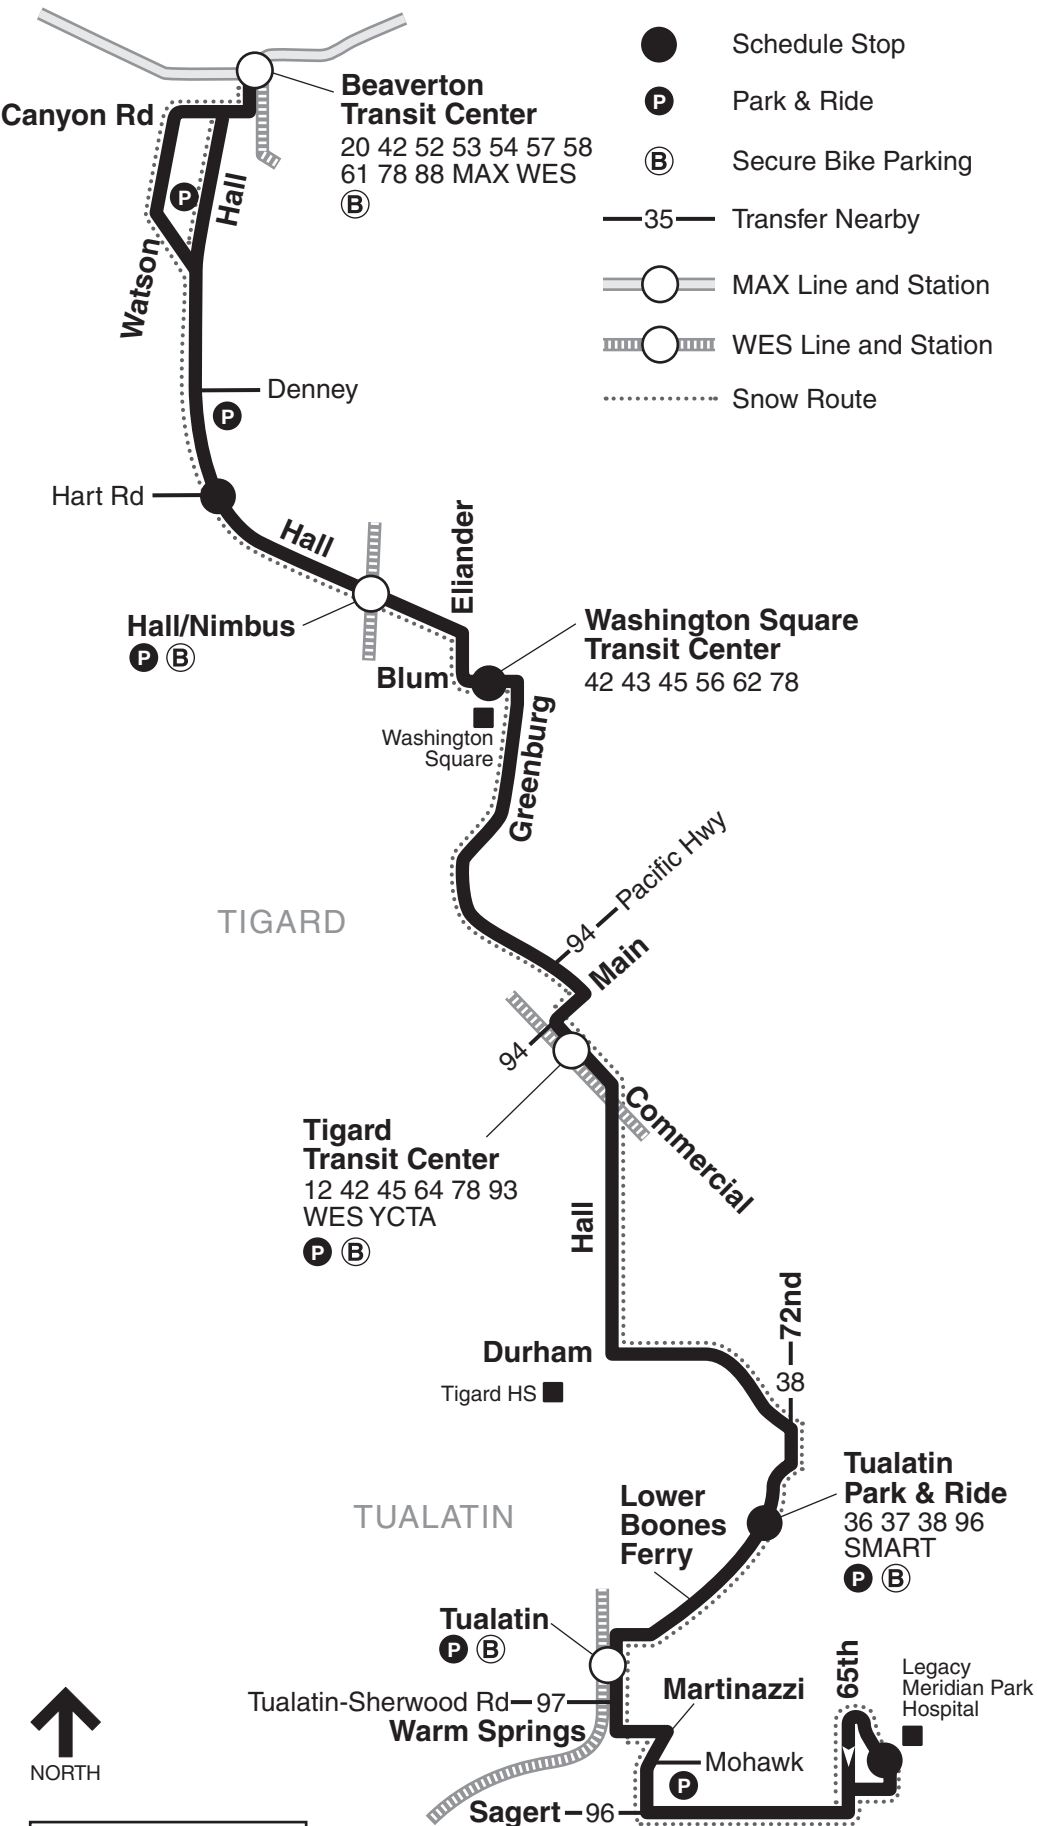

76-Beaverton/Tualatin

- Schedule Stop
- Ⓟ Park & Ride
- Ⓟ Secure Bike Parking
- 35— Transfer Nearby
- MAX Line and Station
- ▤ WES Line and Station
- ⋯ Snow Route

Beaverton Transit Center
 20 42 52 53 54 57 58
 61 78 88 MAX WES
 Ⓟ

Washington Square Transit Center
 42 43 45 56 62 78

Tigard Transit Center
 12 42 45 64 78 93
 WES YCTA
 Ⓟ Ⓟ

Tualatin Park & Ride
 36 37 38 96
 SMART
 Ⓟ Ⓟ

For snow/ice detours visit trimet.org or call 503-238-RIDE (7433).