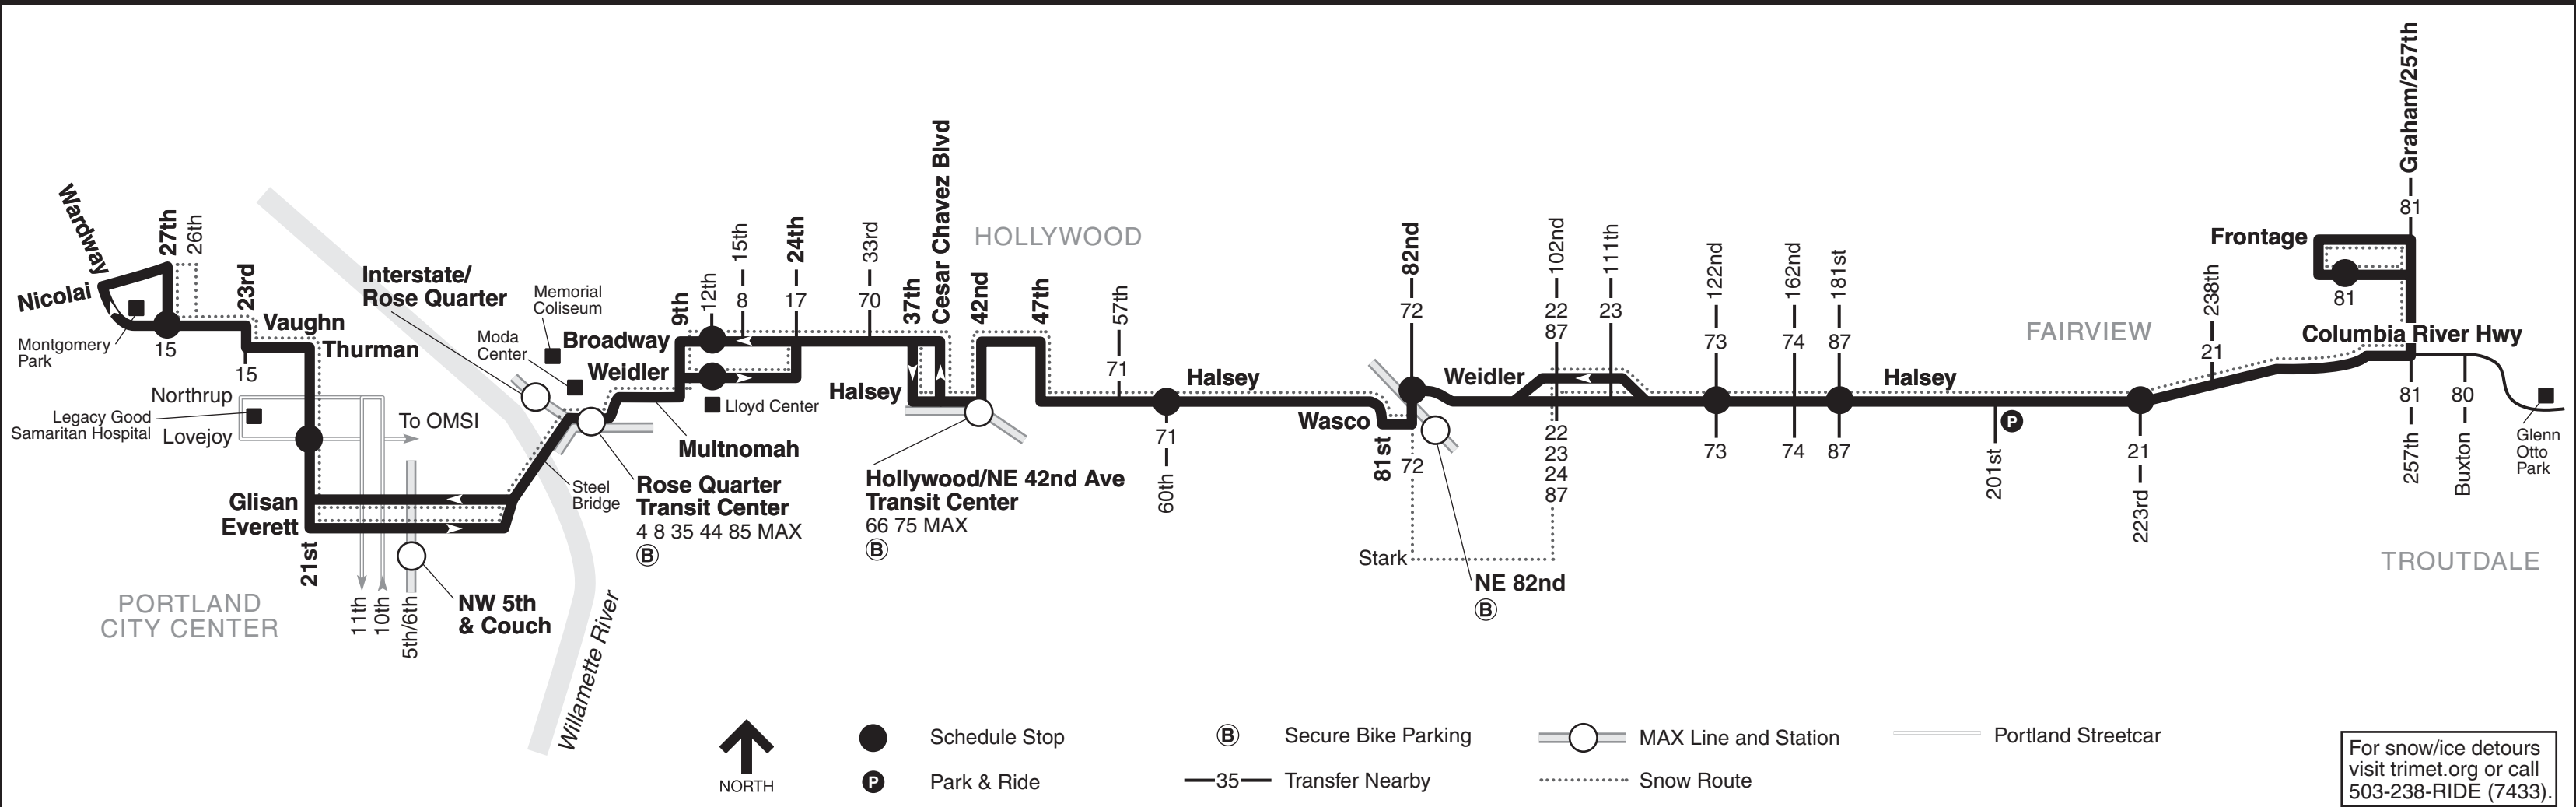

77-Broadway/Halsey

For snow/ice detours visit trimet.org or call 503-238-RIDE (7433).