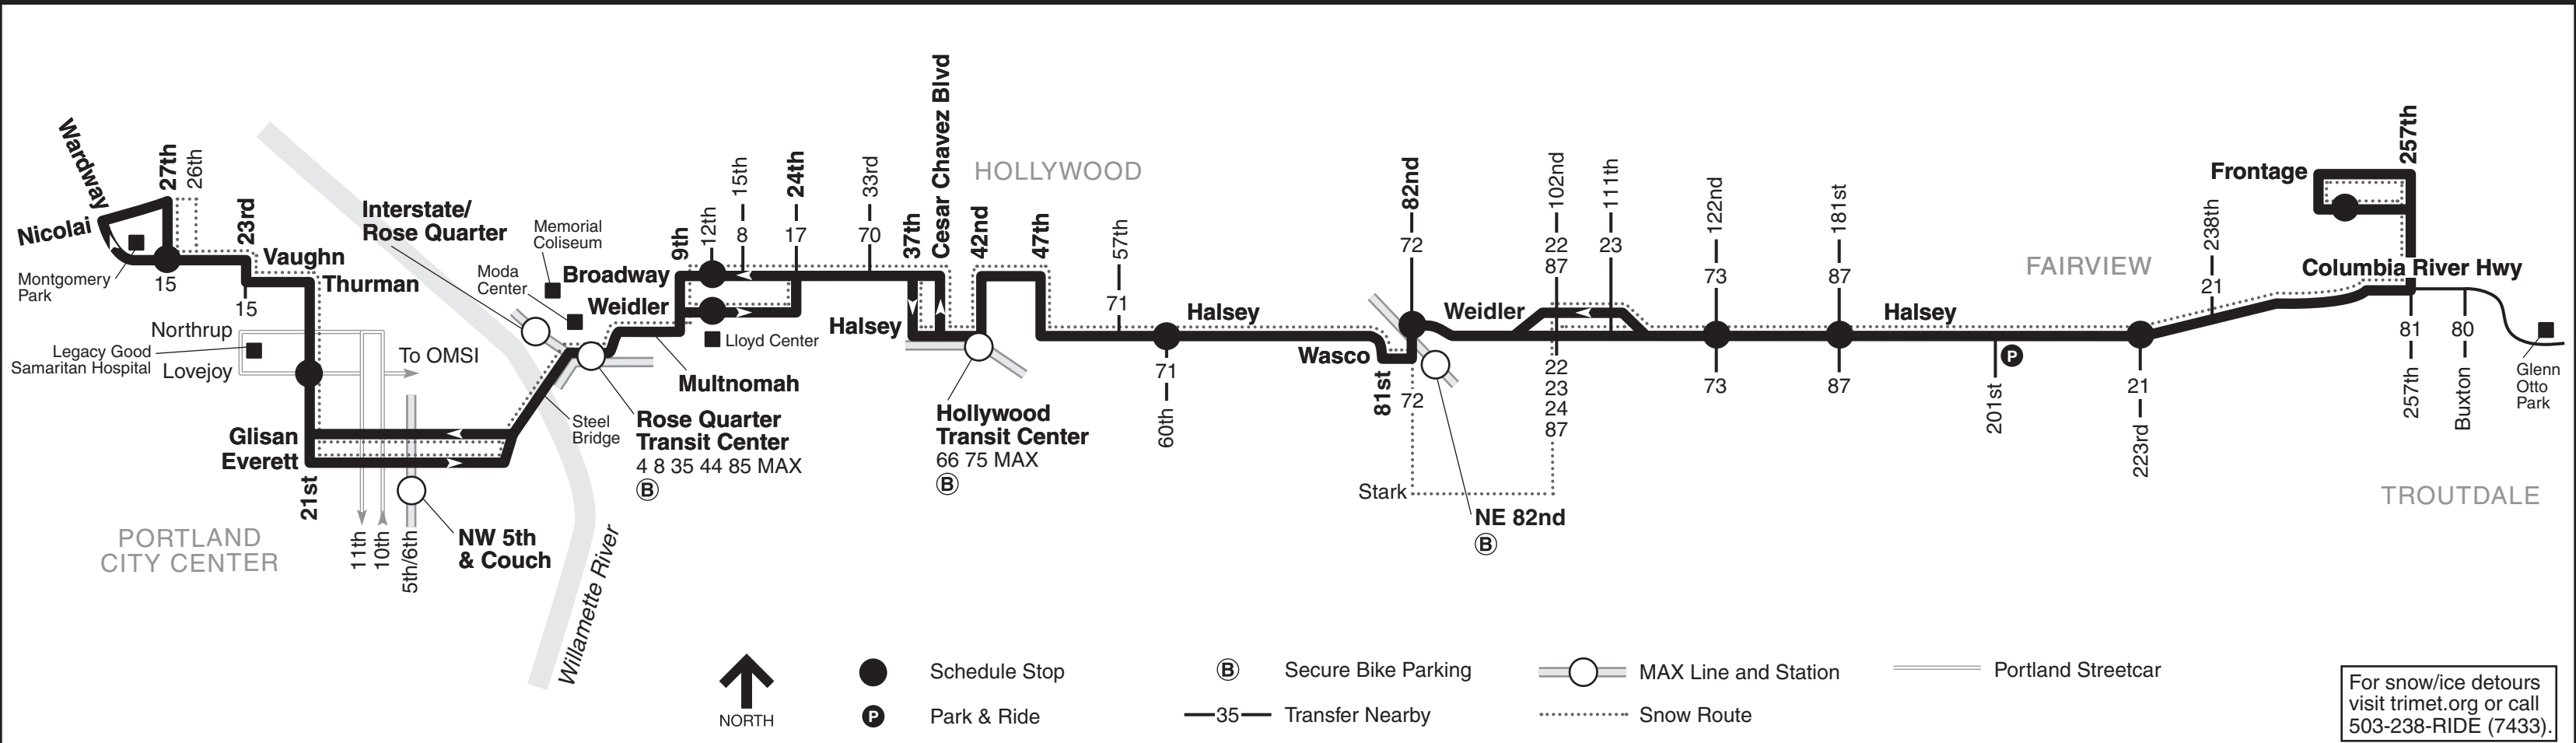

77-Broadway/Halsey

For snow/ice detours
visit trimet.org or call
503-238-RIDE (7433).