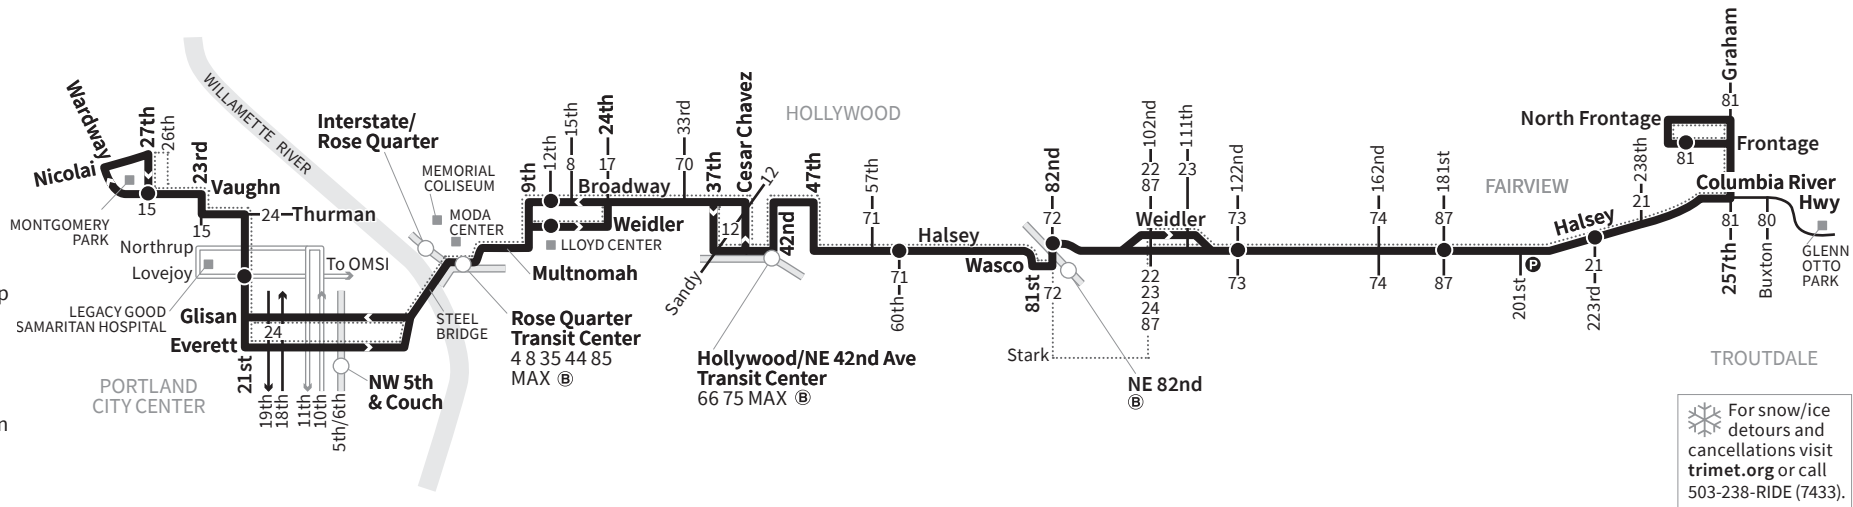

77-Broadway/Halsey

NORTH

- Route/Schedule Stop
- Park & Ride
- Secure Bike Parking
- Transfer Nearby
- MAX Line and Station
- Snow Route
- Portland Streetcar

For snow/ice detours and cancellations visit trimet.org or call 503-238-RIDE (7433).