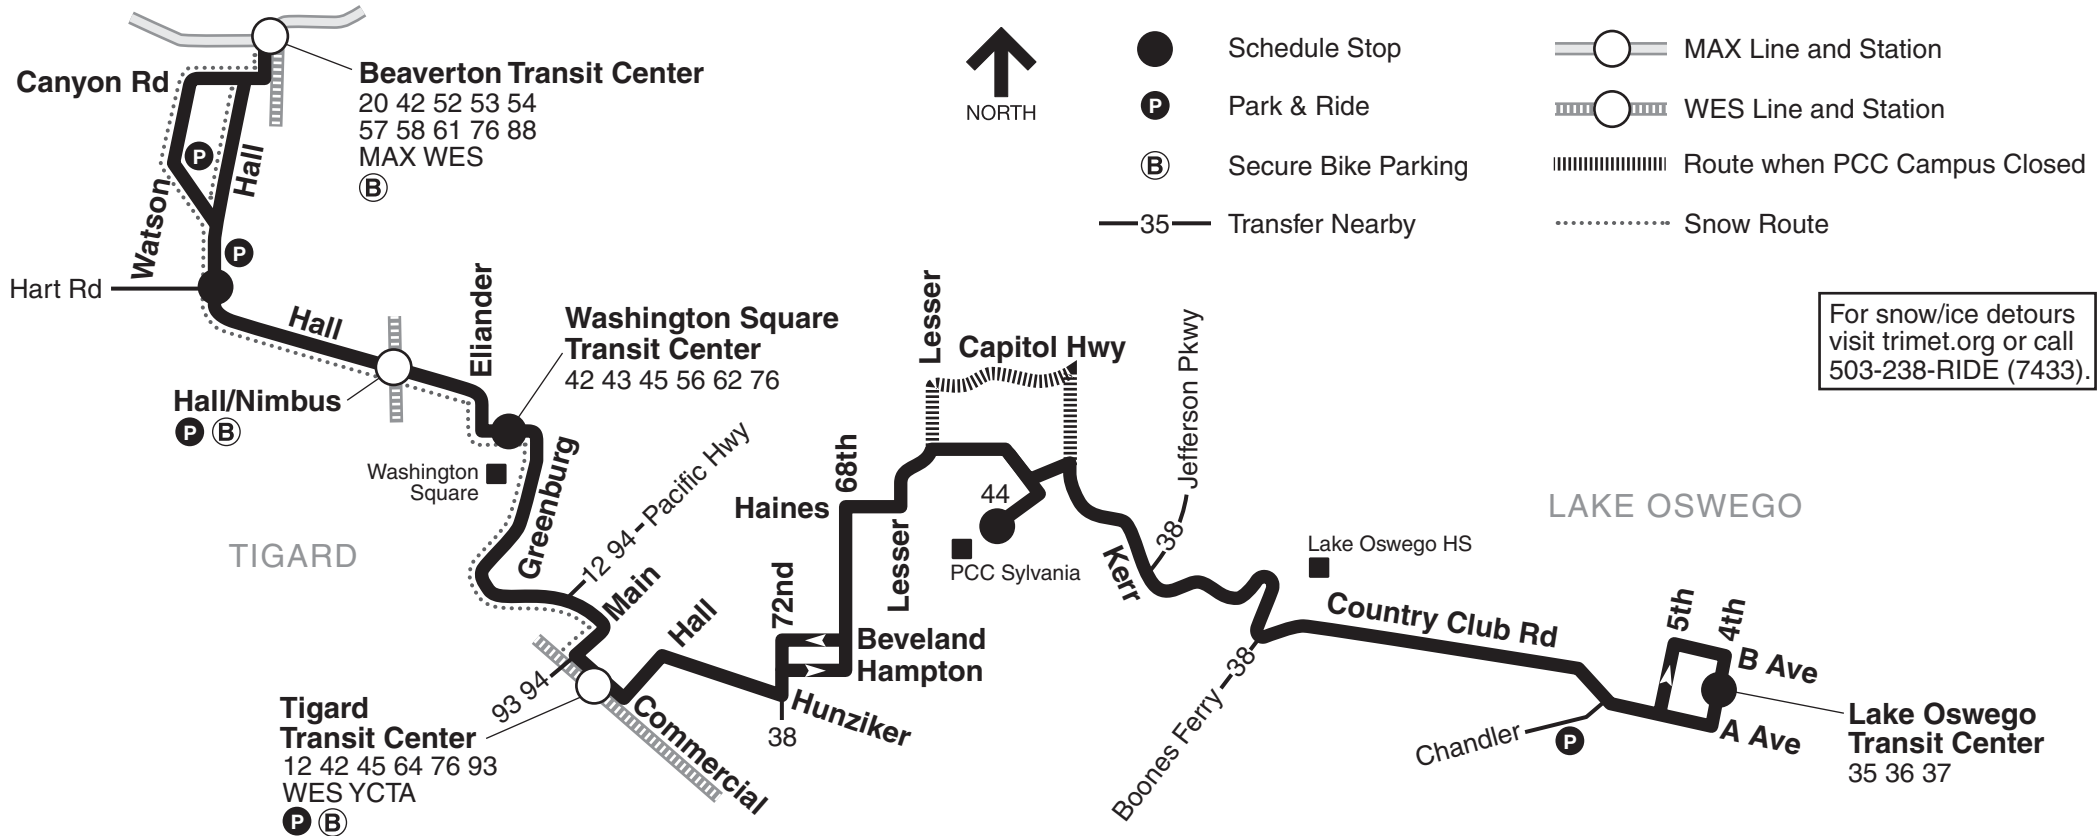

78-Beaverton/Lake Oswego

For snow/ice detours visit trimet.org or call 503-238-RIDE (7433).