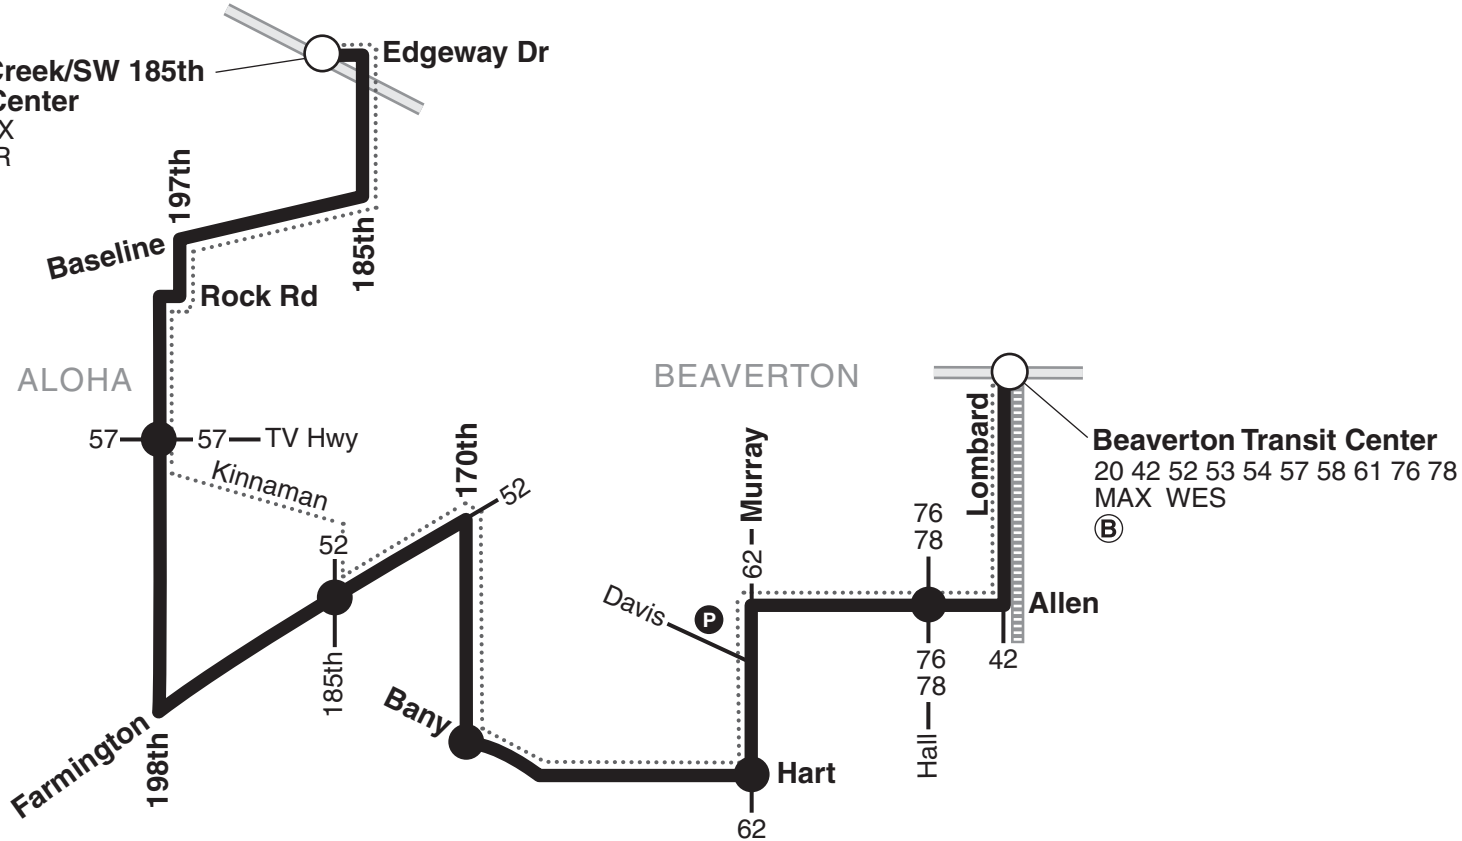

88-Hart/198th

Willow Creek/SW 185th
Transit Center
52 59 MAX
CC RIDER
P B

NORTH

● Schedule Stop

P Park & Ride

B Secure Bike Parking

—35— Transfer Nearby

○ MAX Line and Station

◻ WES Line and Station

⋯ Snow Route

For snow/ice detours
visit trimet.org or call
503-238-RIDE (7433).