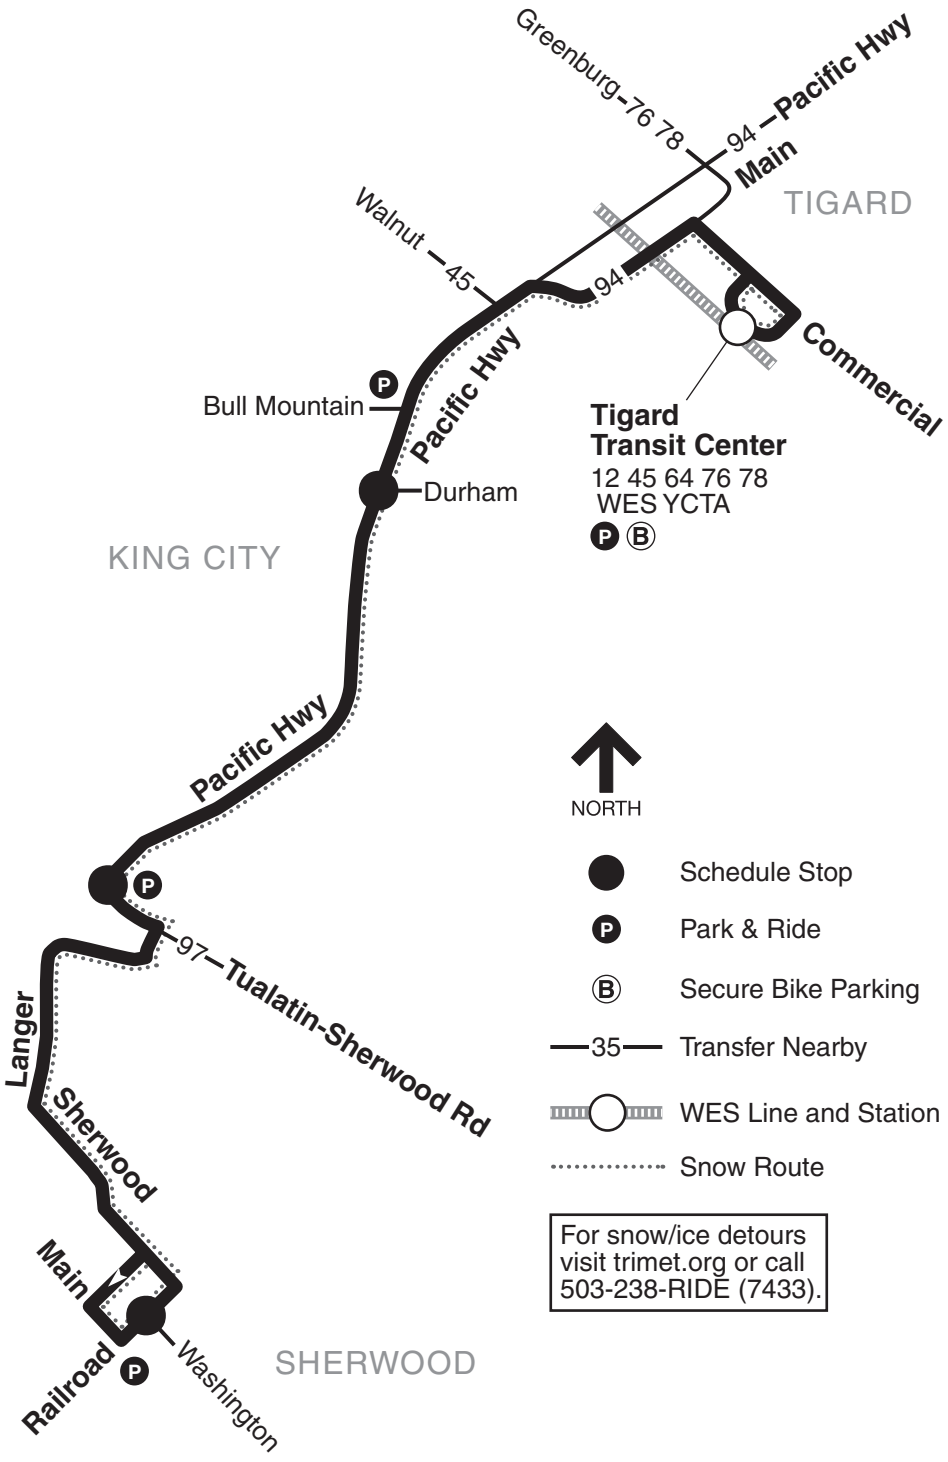

93-Tigard/Sherwood

Tigard Transit Center
 12 45 64 76 78
 WES YCTA
 (P) (B)

NORTH

- Schedule Stop
- (P) Park & Ride
- (B) Secure Bike Parking

- 35— Transfer Nearby
- ▬○▬ WES Line and Station
- Snow Route

For snow/ice detours
 visit trimet.org or call
 503-238-RIDE (7433).