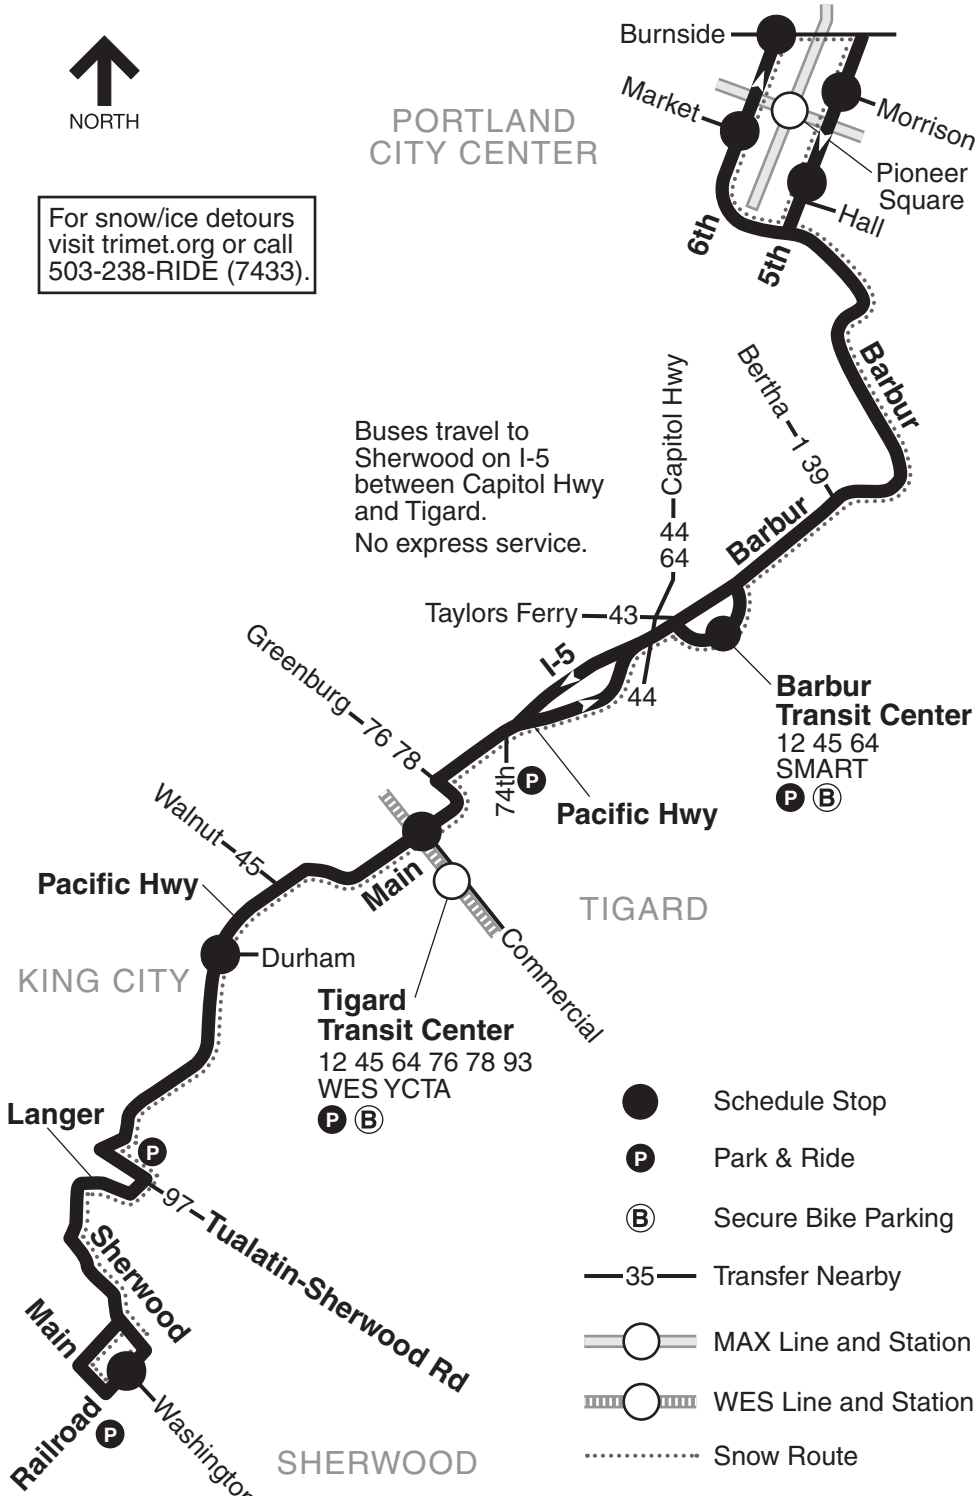

94-Pacific Hwy/Sherwood

NORTH

For snow/ice detours
visit trimet.org or call
503-238-RIDE (7433).

PORTLAND
CITY CENTER

Buses travel to
Sherwood on I-5
between Capitol Hwy
and Tigard.
No express service.

Greenburg—76 78

Taylor's Ferry—43

Capitol Hwy
44
64

Bertha—1 39

Barbur Transit Center
12 45 64
SMART
P B

Pacific Hwy

TIGARD

KING CITY

Tigard Transit Center
12 45 64 76 78 93
WES YCTA
P B

Langer

Sherwood

Main
Railroad
Washington

97—Tualatin-Sherwood Rd

Durham

Walnut—45

Main

Commercial

74th

P

Pacific Hwy

I-5

44

Burnside

Market

Morrison