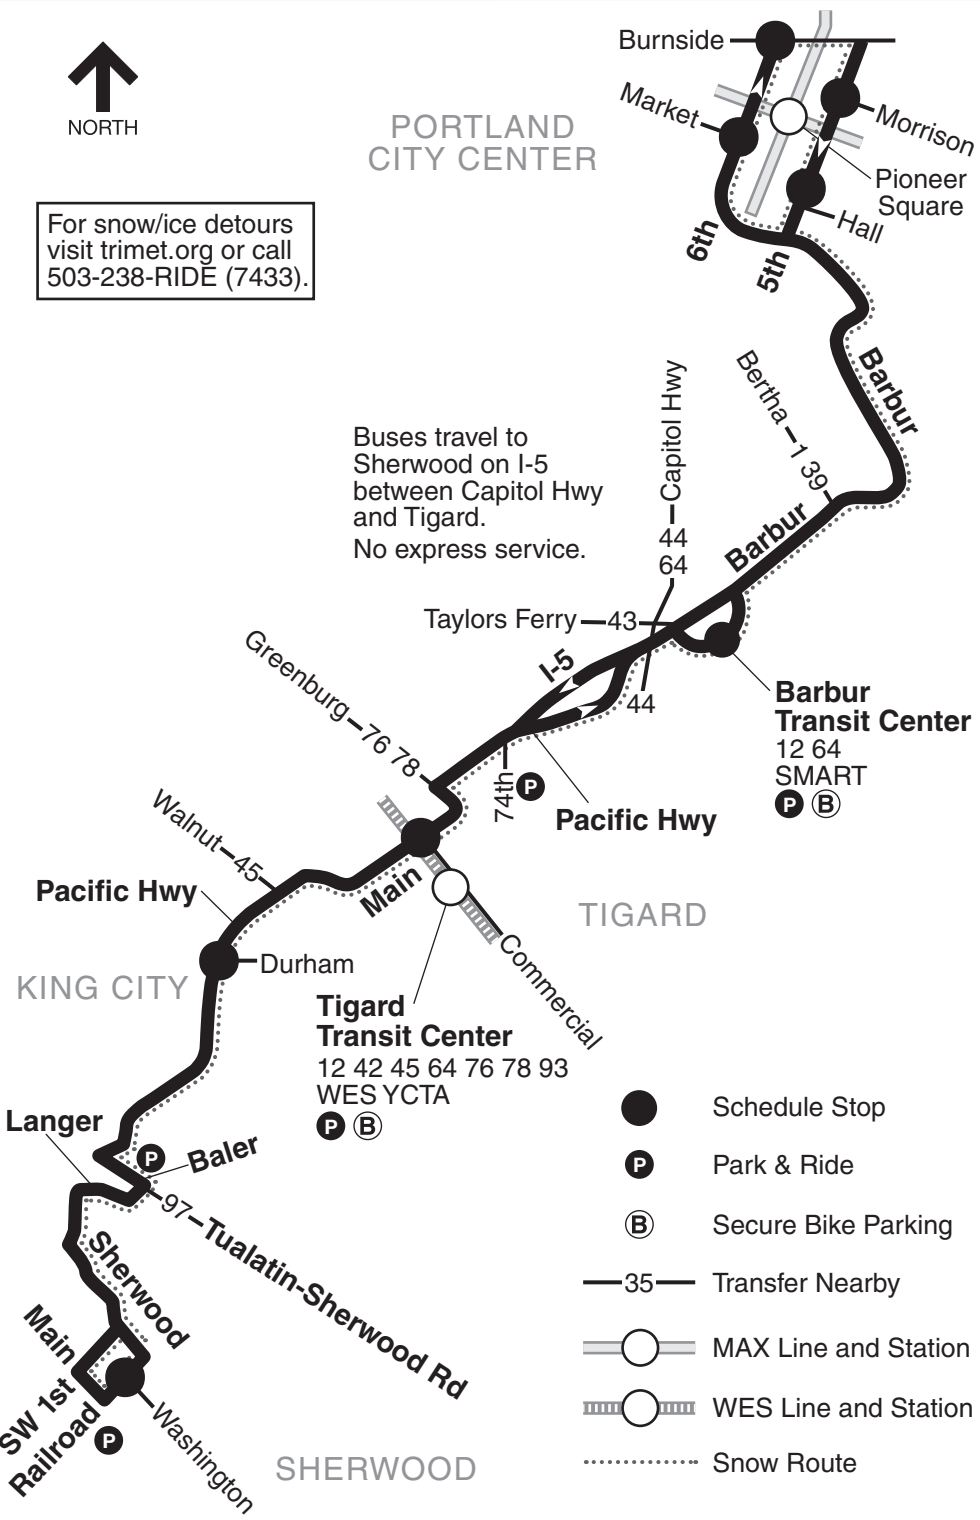

# 94-Pacific Hwy/Sherwood

For snow/ice detours visit [trimet.org](http://trimet.org) or call 503-238-RIDE (7433).

PORTLAND  
CITY CENTER

Buses travel to Sherwood on I-5 between Capitol Hwy and Tigard.  
No express service.

Burnside  
Market  
Morrison  
Pioneer Square  
Hall  
6th  
5th

Barbur  
Bertha - 1 39  
Barbur  
Capitol Hwy  
44  
64  
Taylors Ferry - 43  
44  
Barbur Transit Center  
12 64  
SMART  
P B

Greenburg - 76 78  
Walnut - 45  
Pacific Hwy  
Durham  
Main  
Commercial  
TIGARD  
Tigard Transit Center  
12 42 45 64 76 78 93  
WES YCTA  
P B

Langer  
Baler  
97 - Tualatin-Sherwood Rd  
Sherwood  
Main  
SW 1st  
Railroad  
Washington  
SHERWOOD

- Schedule Stop
- P Park & Ride
- Ⓟ Secure Bike Parking
- 35— Transfer Nearby
- MAX Line and Station
- ▤ WES Line and Station
- ⋯ Snow Route