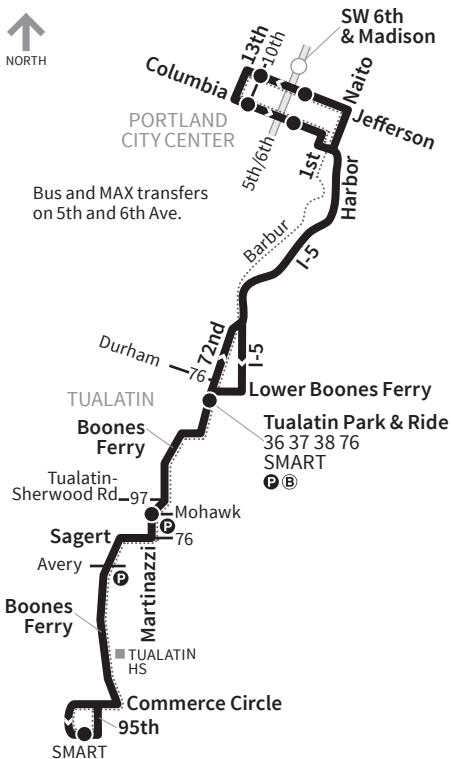

# 96-Tualatin/I-5

NORTH

- Route/Schedule Stop
- Park & Ride
- Secure Bike Parking
- 35- Transfer Nearby
- MAX Line and Station
- Snow Route

For snow/ice detours and cancellations visit [trimet.org](http://trimet.org) or call 503-238-RIDE