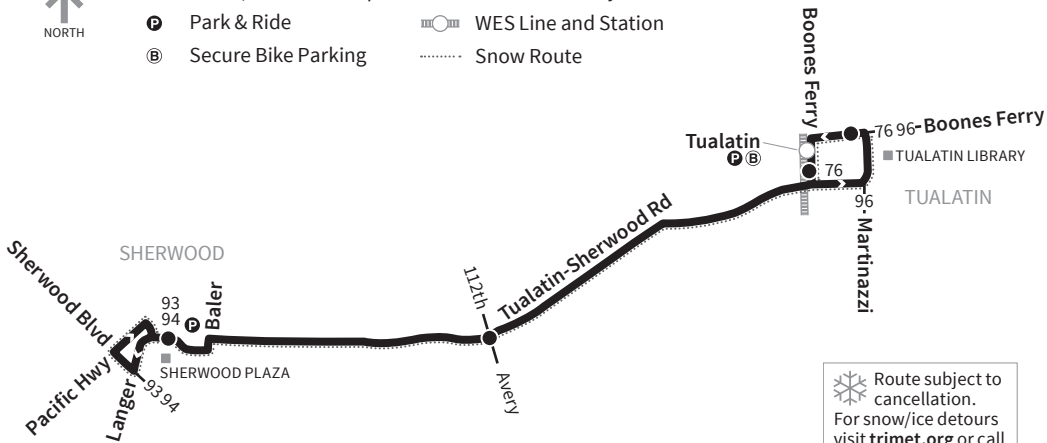

97-Tualatin-Sherwood Rd

NORTH

●—● Route/Schedule Stop

P Park & Ride

B Secure Bike Parking

-35- Transfer Nearby

☉ WES Line and Station

⋯ Snow Route

Route subject to cancellation.

For snow/ice detours visit trimet.org or call 503-238-RIDE (7433).