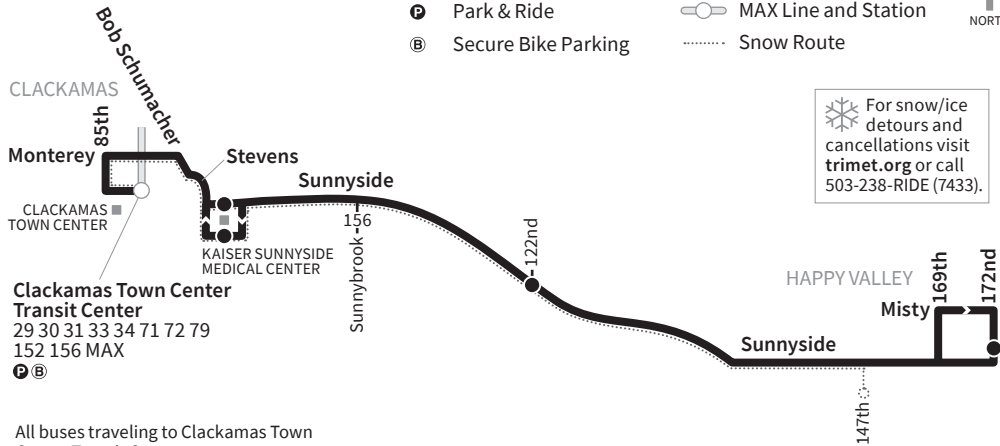

155-Sunnyside

-  Route/Schedule Stop
-  Park & Ride
-  Secure Bike Parking

-  -35- Transfer Nearby
-  MAX Line and Station
-  Snow Route

 For snow/ice detours and cancellations visit trimet.org or call 503-238-RIDE (7433).

All buses traveling to Clackamas Town Center Transit Center serve a stop inside Kaiser Sunnyside Campus.