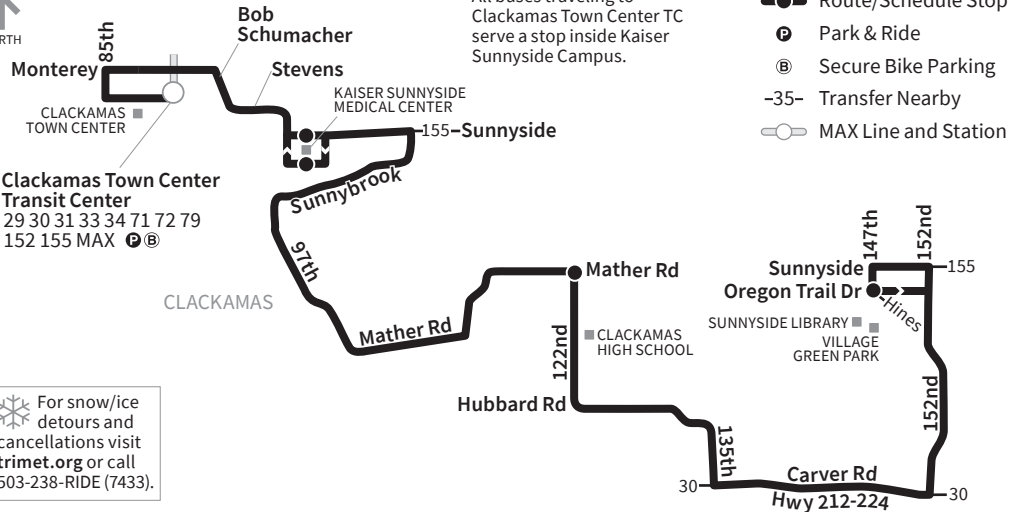

# 156-Mather Rd

NORTH

For snow/ice detours and cancellations visit [trimet.org](http://trimet.org) or call 503-238-RIDE (7433).