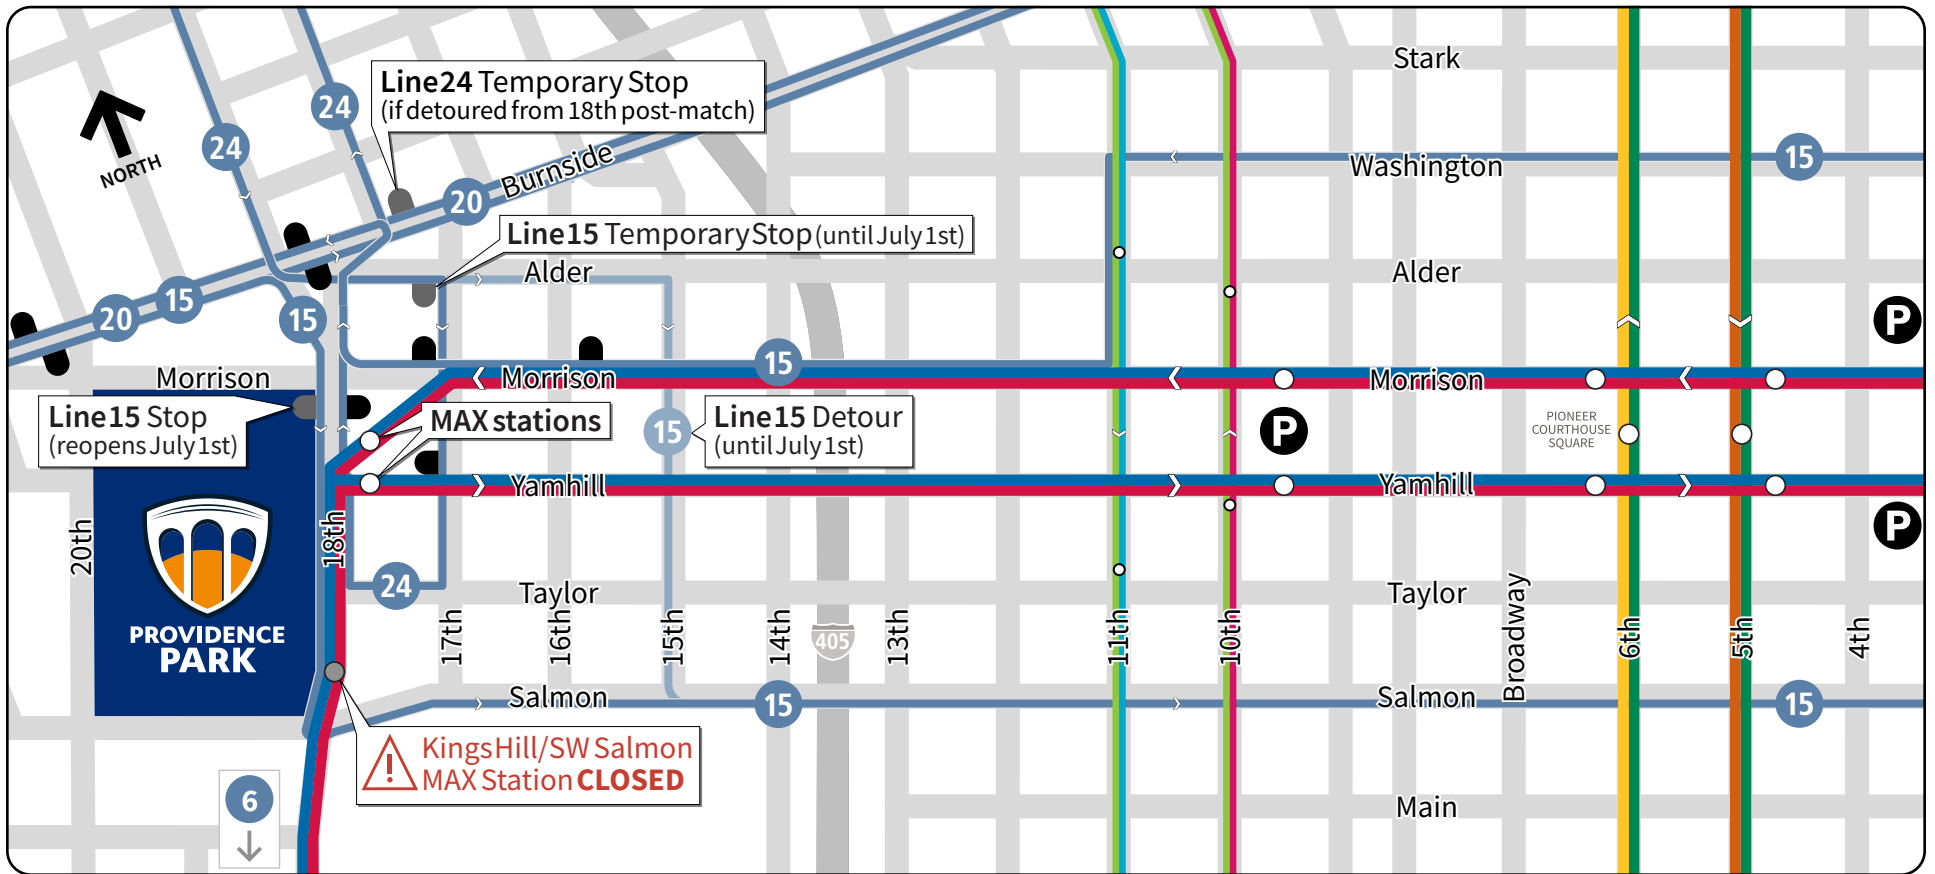

Providence Park Service

MAX Light Rail

Bus Stop

Portland Streetcar

SmartPark