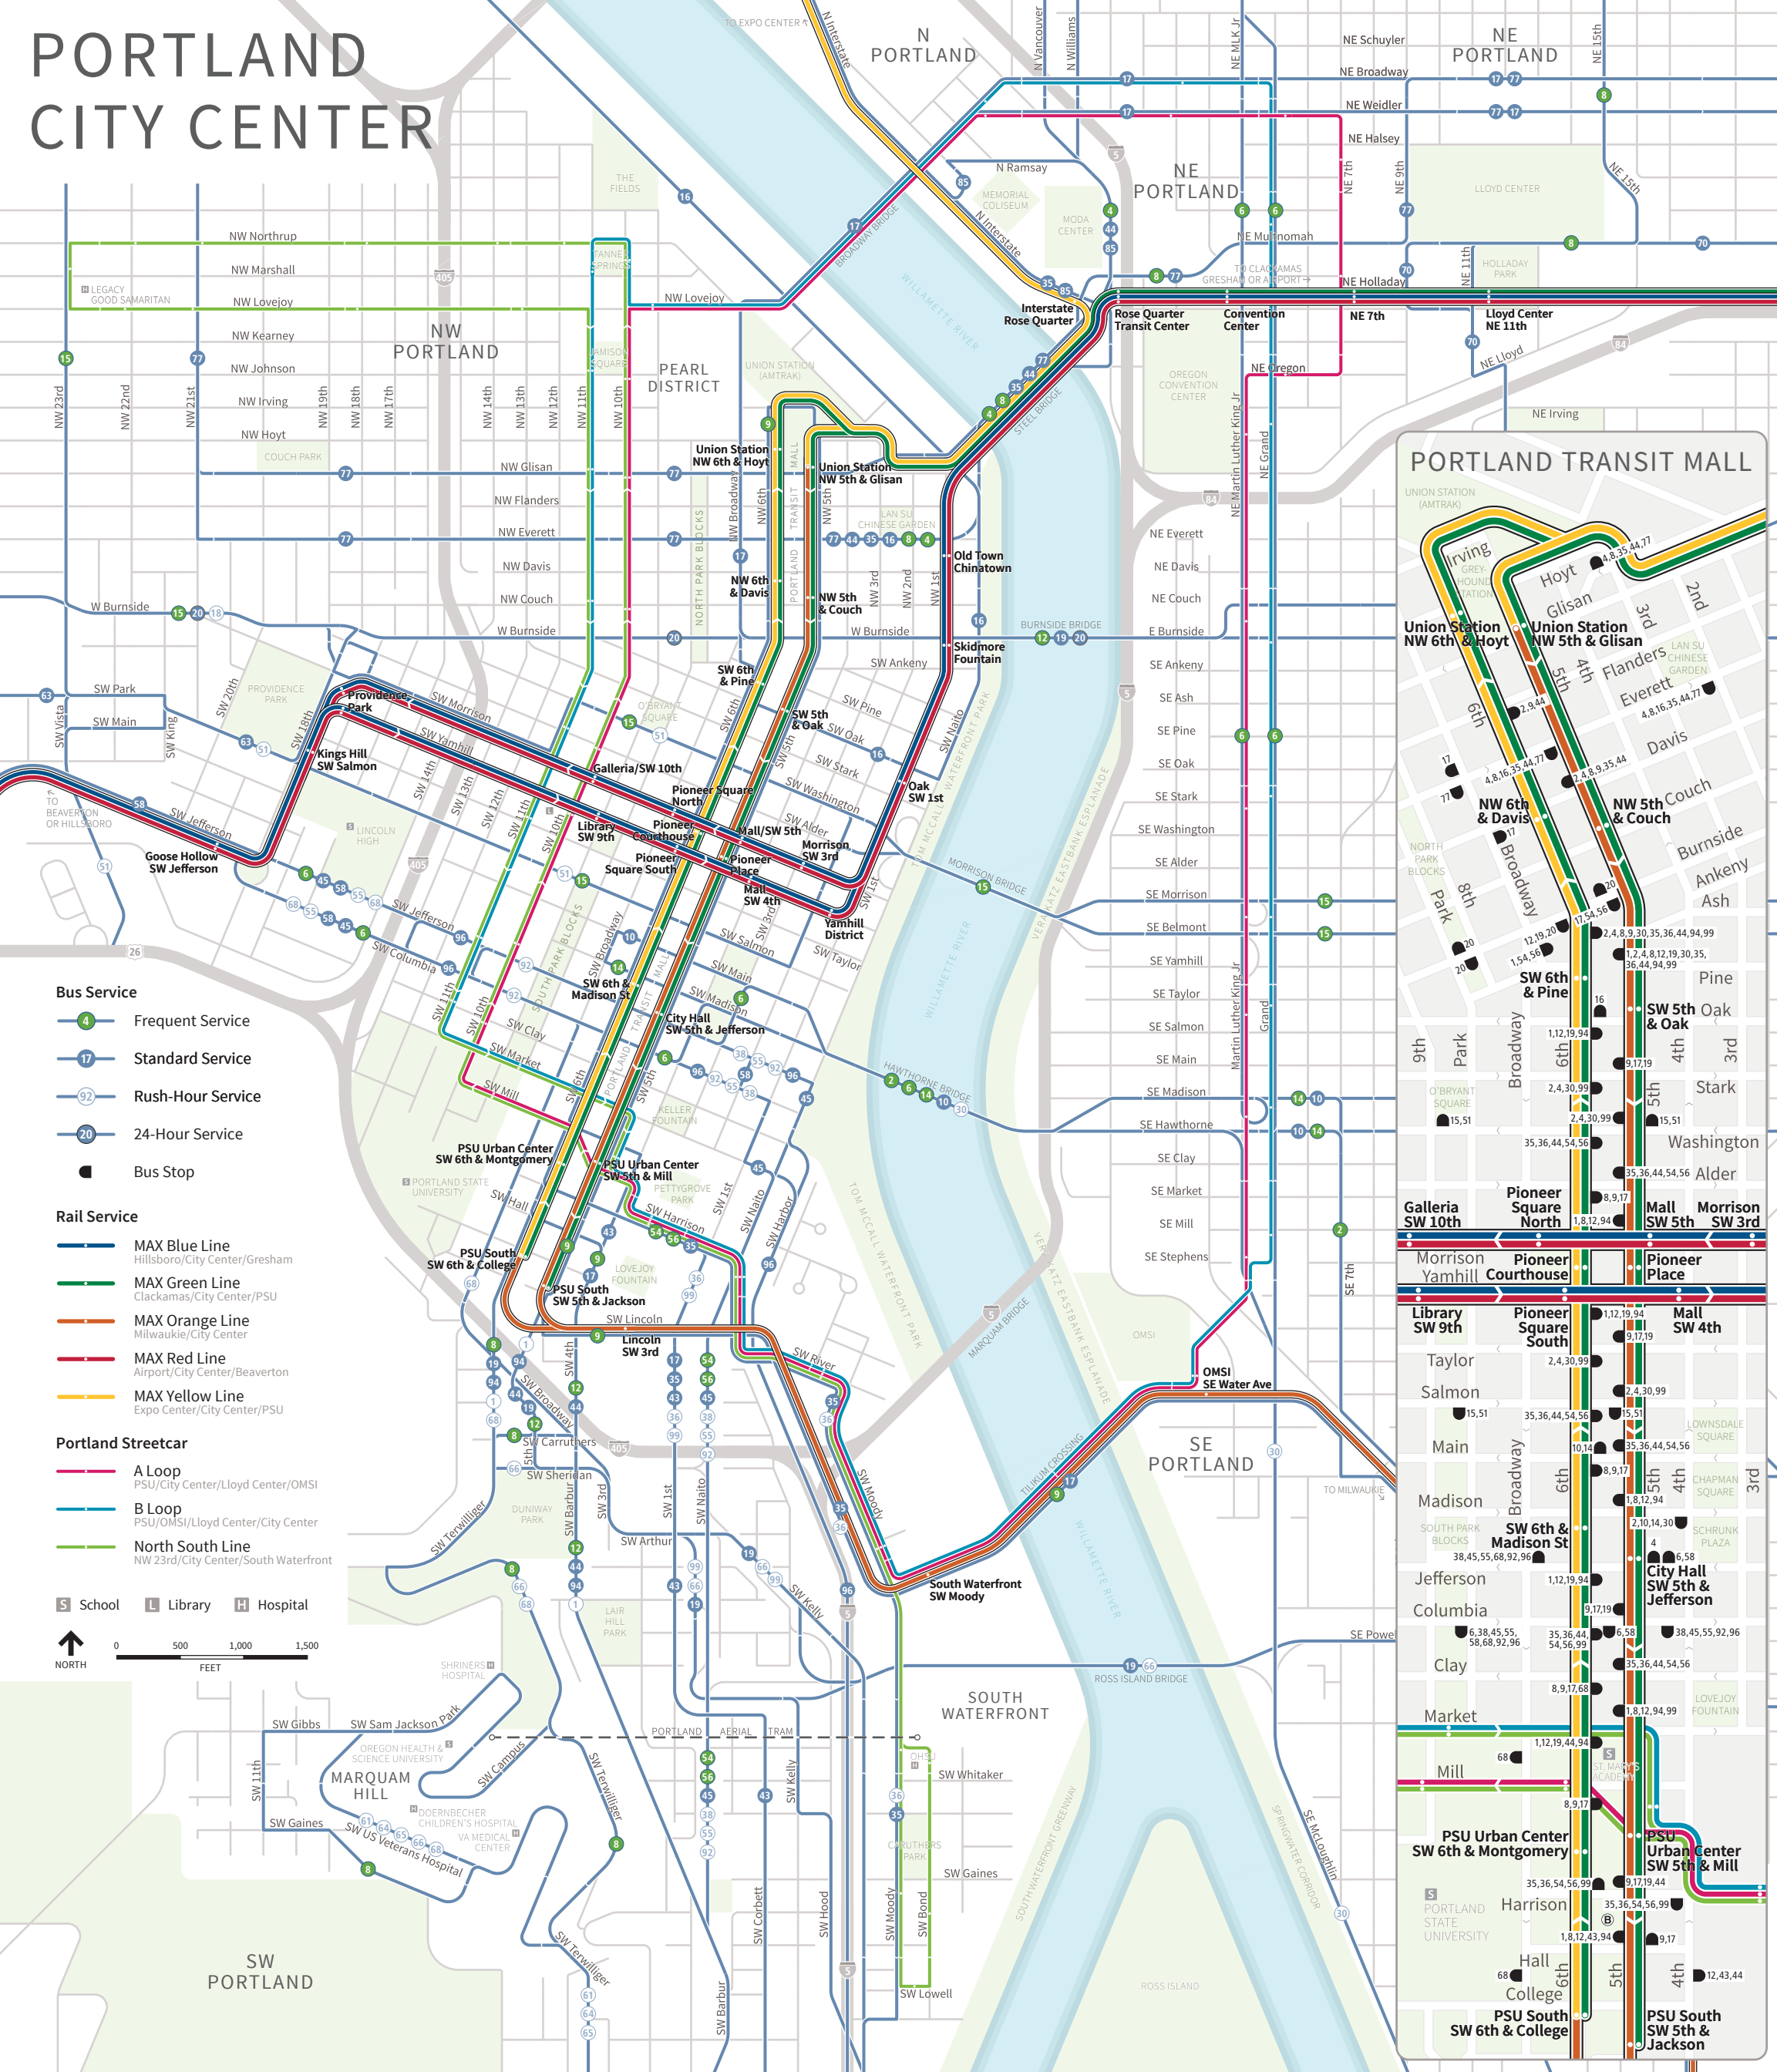

# PORTLAND CITY CENTER

- Bus Service**
- 4 Frequent Service
  - 17 Standard Service
  - 92 Rush-Hour Service
  - 20 24-Hour Service
  - Bus Stop

- Rail Service**
- MAX Blue Line  
Hillsboro/City Center/Gresham
  - MAX Green Line  
Clackamas/City Center/PSU
  - MAX Orange Line  
Milwaukie/City Center
  - MAX Red Line  
Airport/City Center/Beaverton
  - MAX Yellow Line  
Expo Center/City Center/PSU

- Portland Streetcar**
- A Loop  
PSU/City Center/Lloyd Center/OMSI
  - B Loop  
PSU/OMSI/Lloyd Center/City Center
  - North South Line  
NW 23rd/City Center/South Waterfront

- Landmarks**
- S School
  - L Library
  - H Hospital