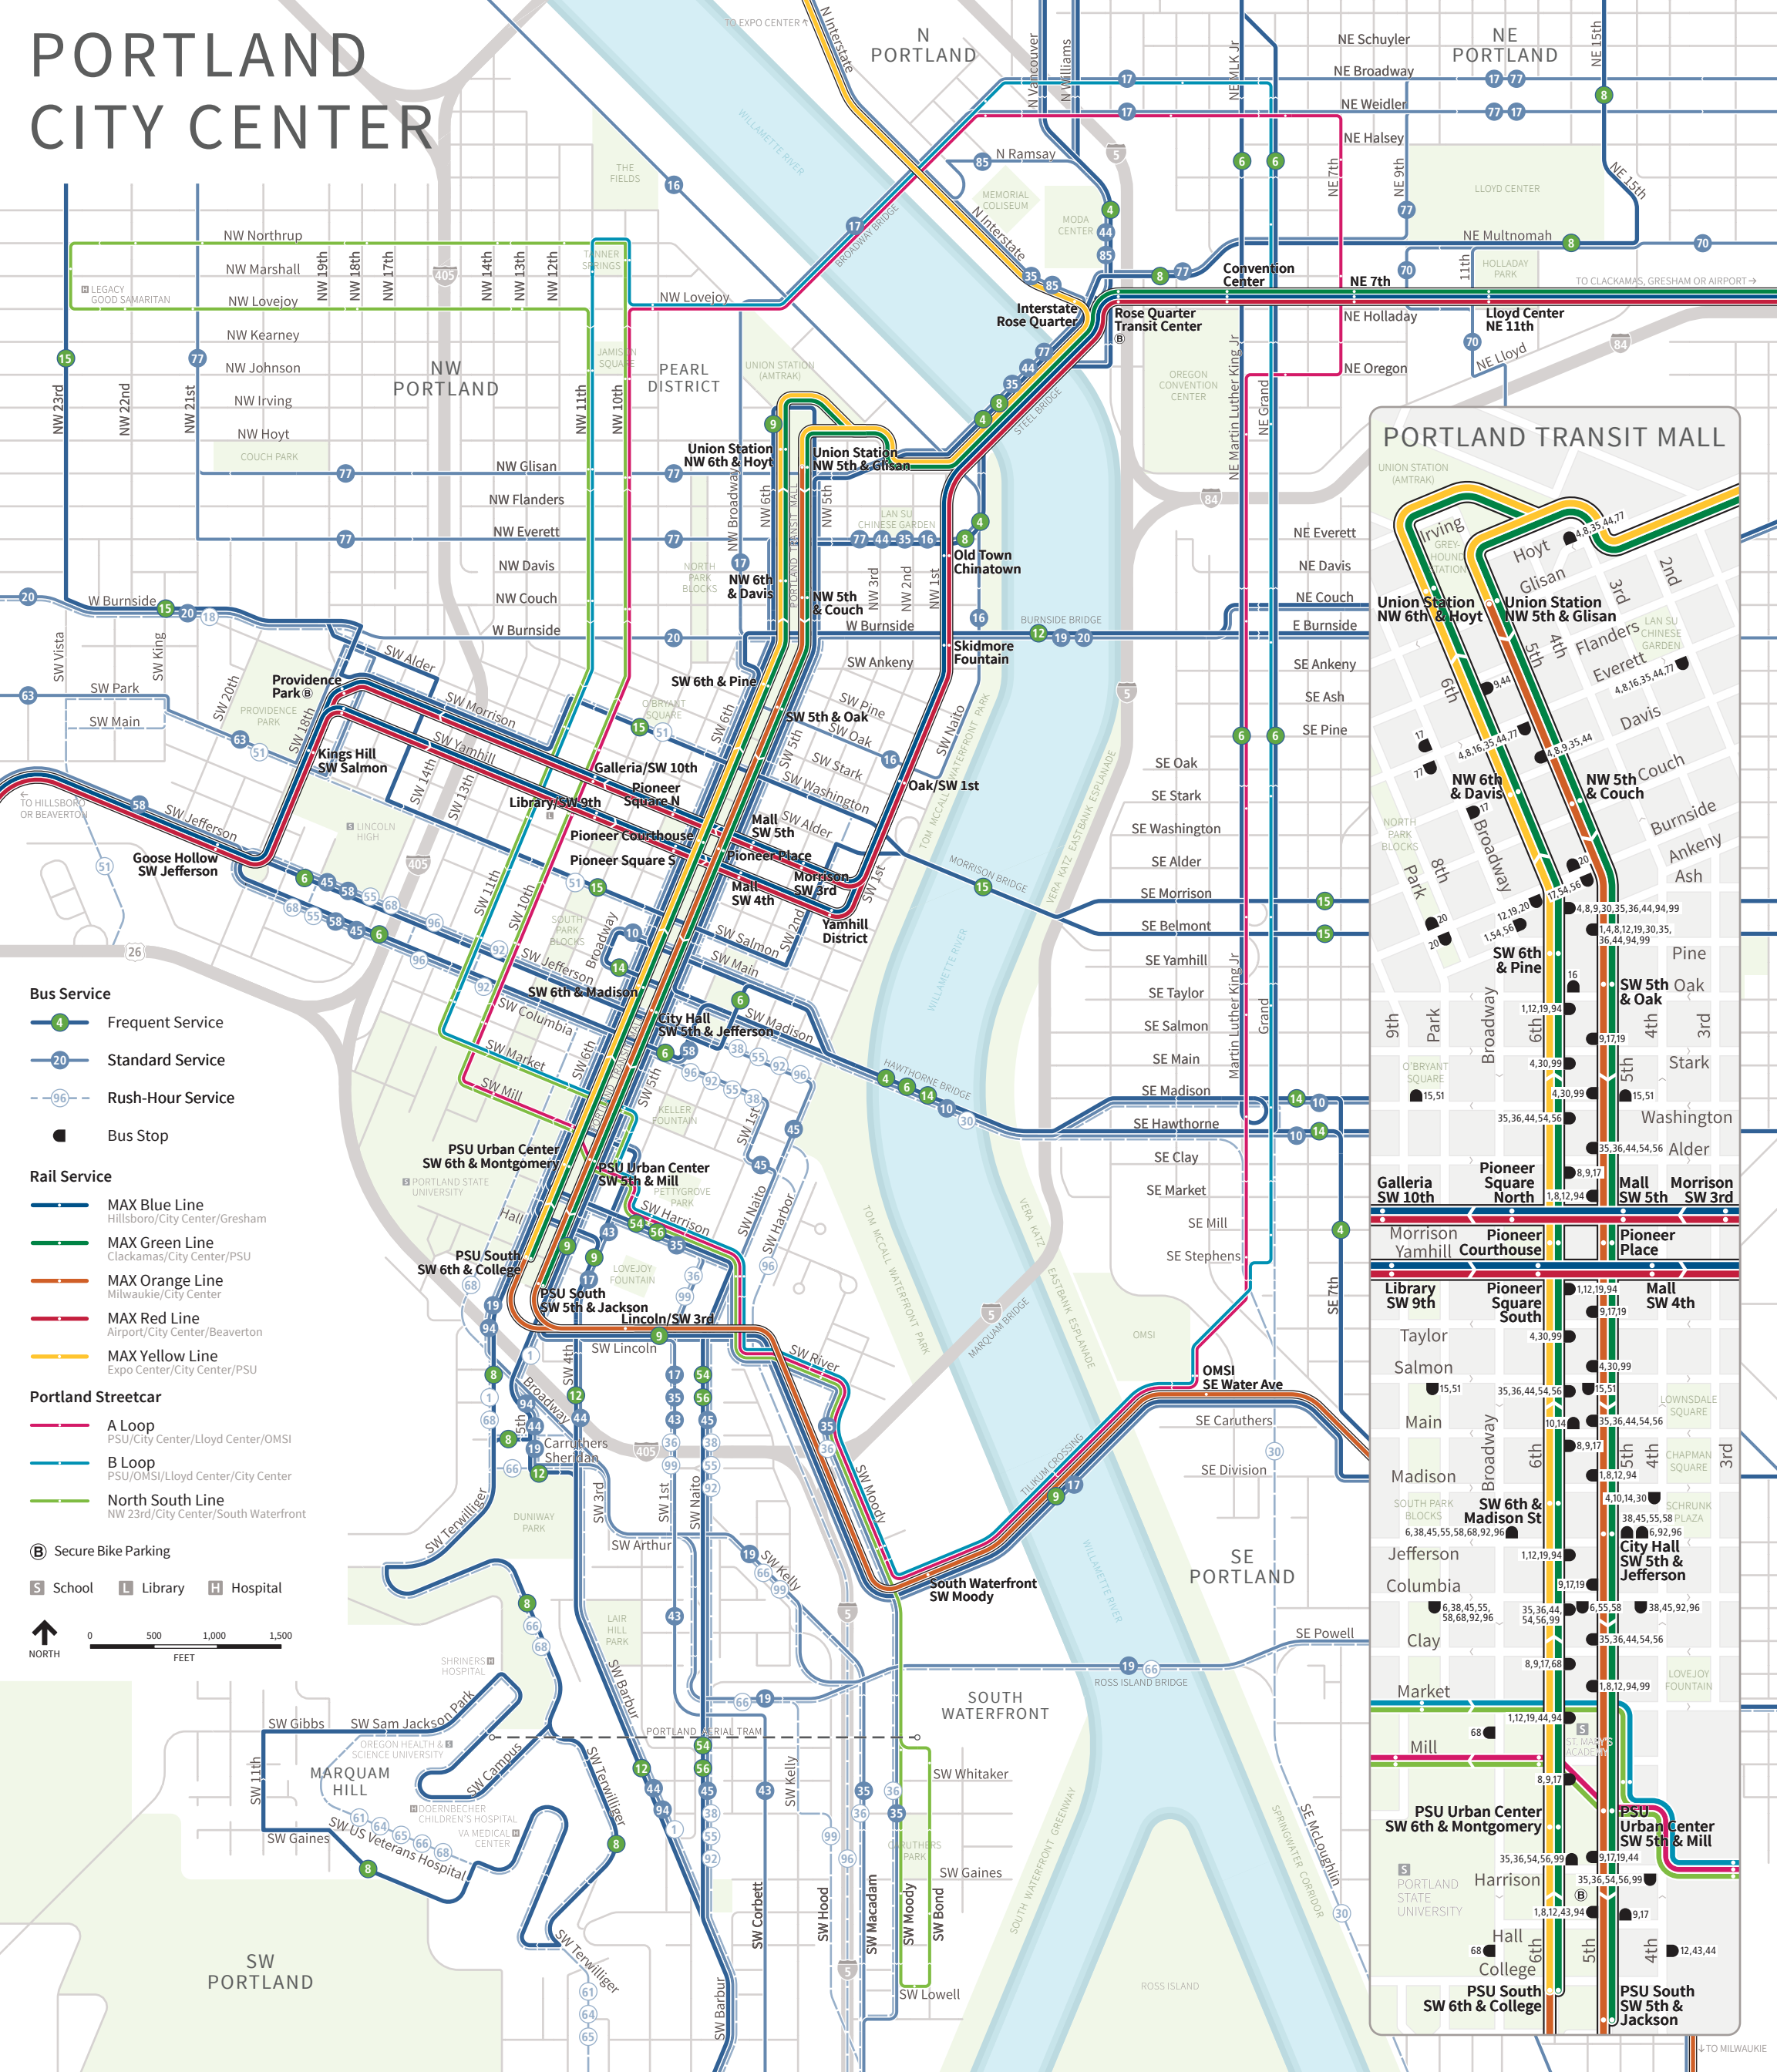

PORTLAND CITY CENTER

- Bus Service**
- 4 Frequent Service
 - 20 Standard Service
 - 96 Rush-Hour Service
 - Bus Stop

- Rail Service**
- MAX Blue Line
Hillsboro/City Center/Gresham
 - MAX Green Line
Clackamas/City Center/PSU
 - MAX Orange Line
Milwaukie/City Center
 - MAX Red Line
Airport/City Center/Beaverton
 - MAX Yellow Line
Expo Center/City Center/PSU

- Portland Streetcar**
- A Loop
PSU/City Center/Lloyd Center/OMSI
 - B Loop
PSU/OMSI/Lloyd Center/City Center
 - North South Line
NW 23rd/City Center/South Waterfront

- Secure Bike Parking (B)
School (S) Library (L) Hospital (H)
- 0 500 1,000 1,500
FEET

PORTLAND TRANSIT MALL