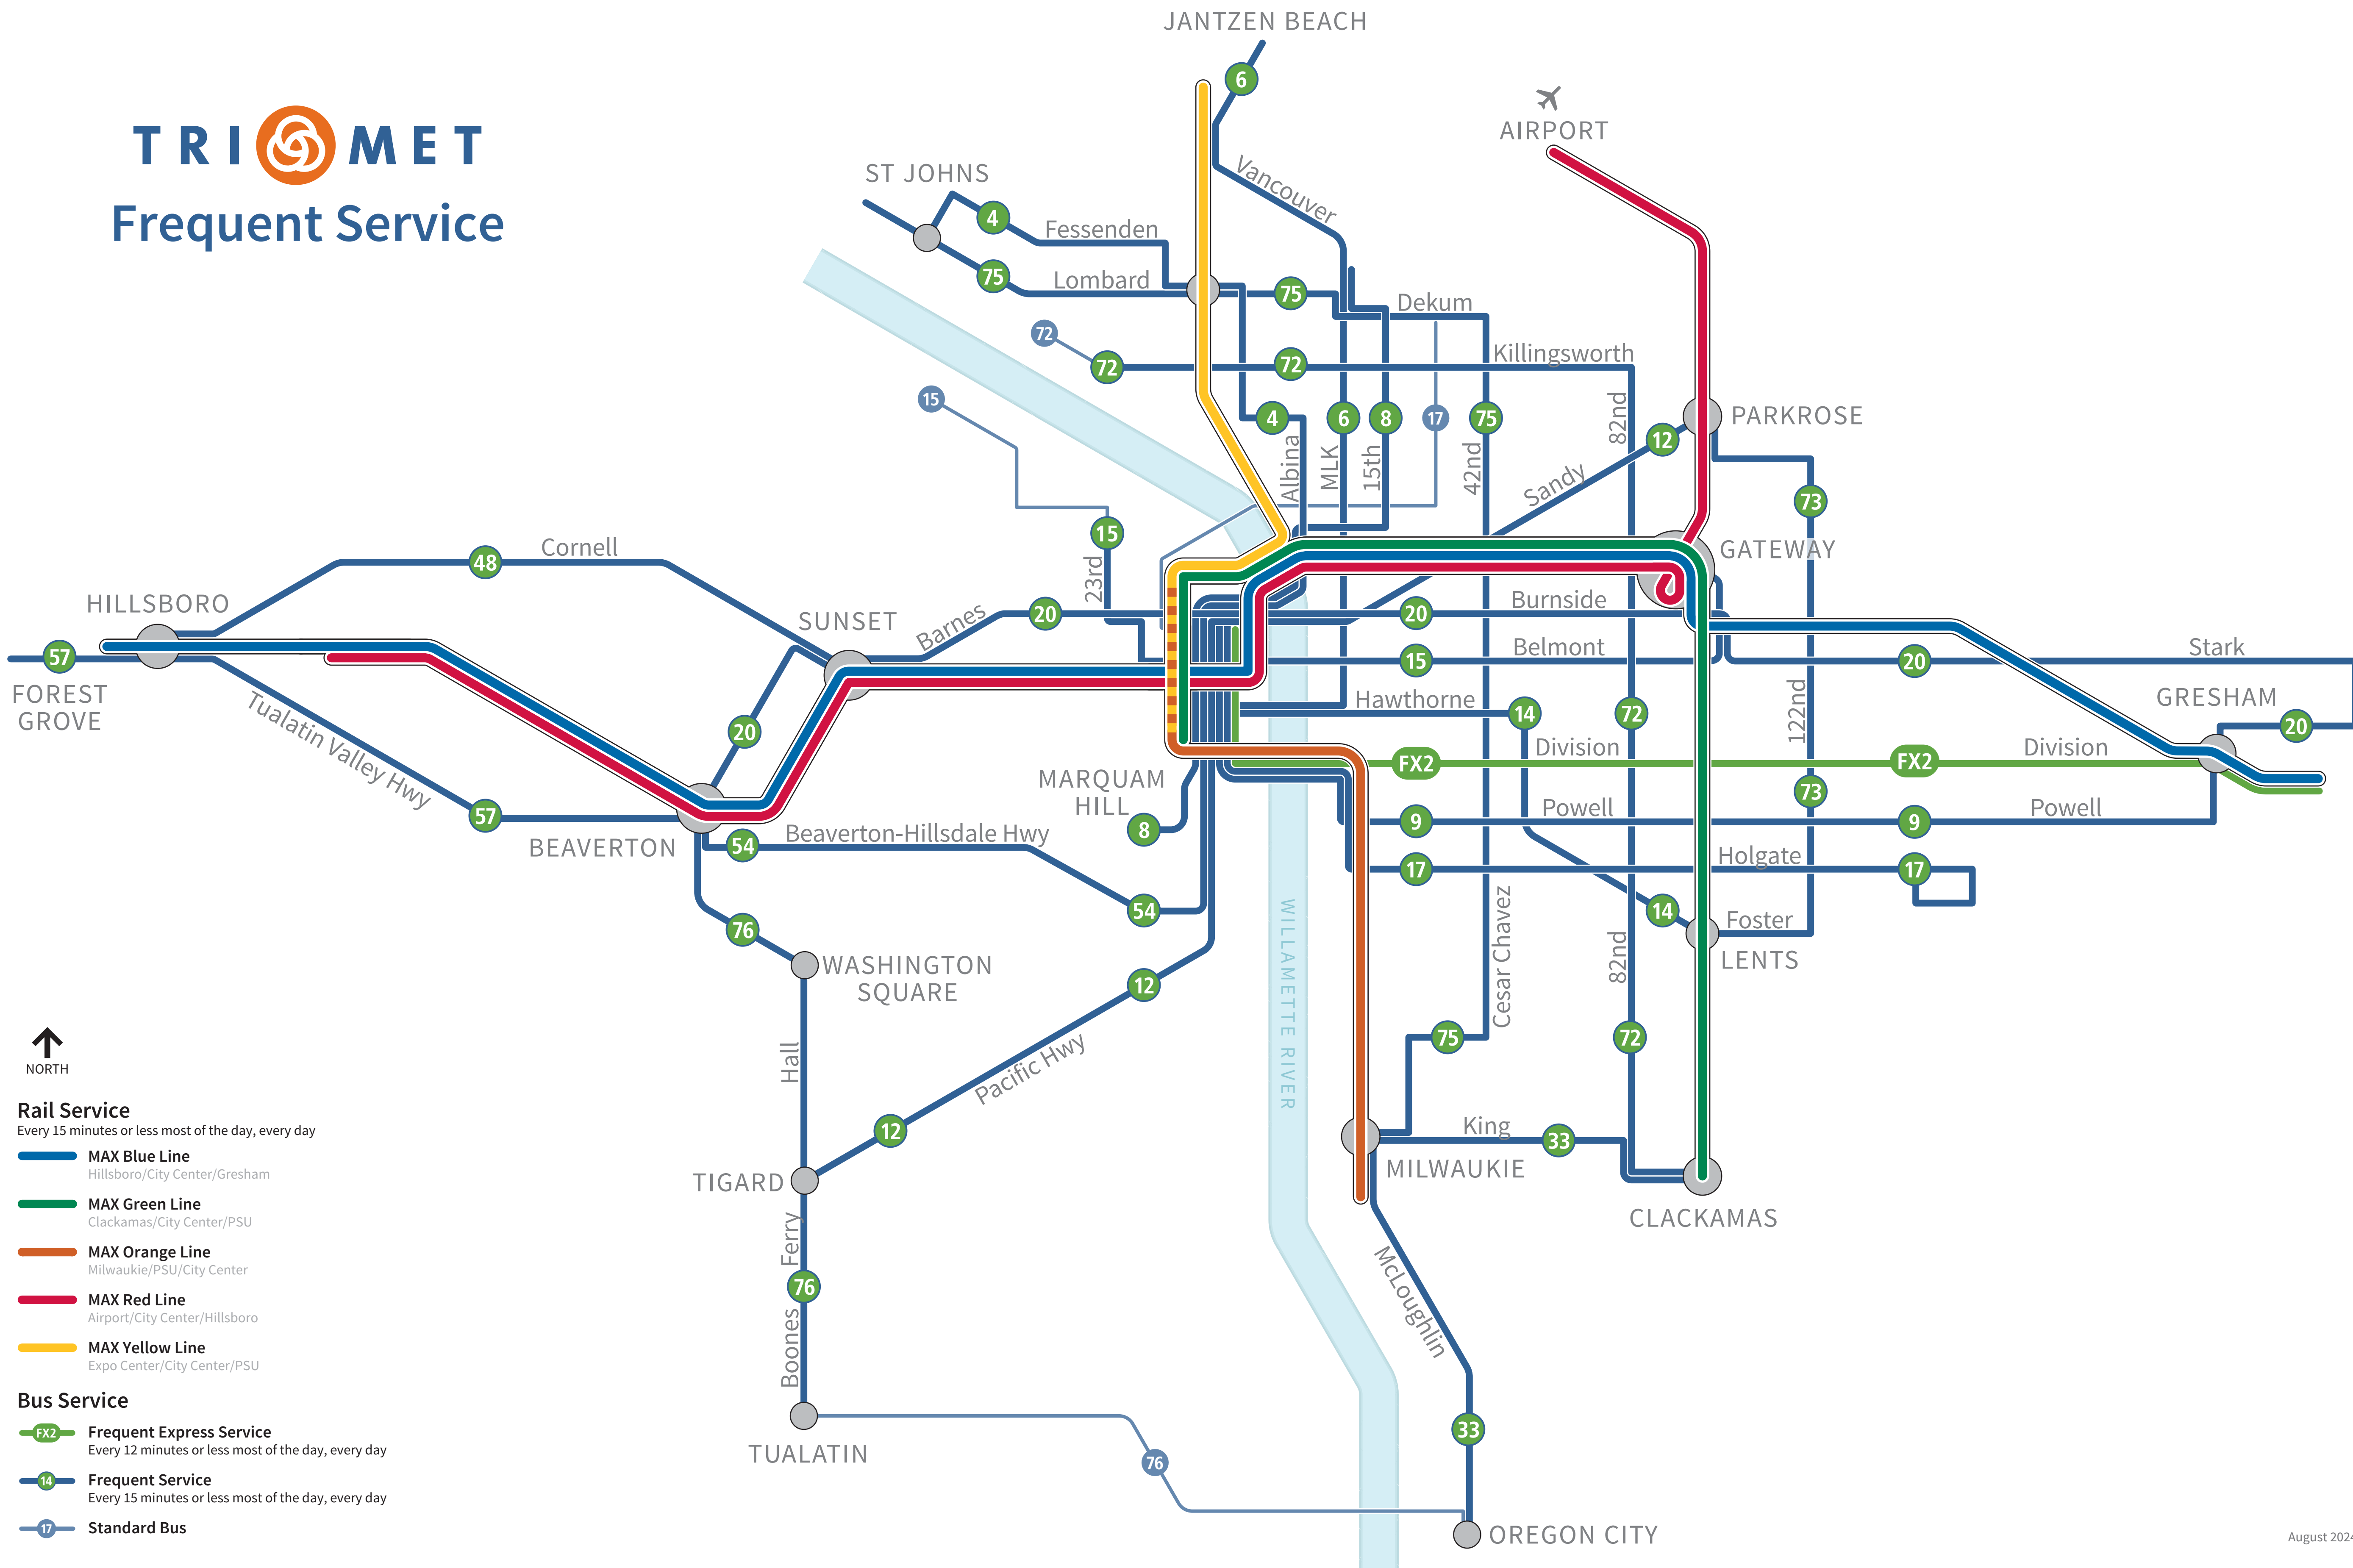

TRIMET

Frequent Service

NORTH

Rail Service

Every 15 minutes or less most of the day, every day

- █ **MAX Blue Line**
Hillsboro/City Center/Gresham
- █ **MAX Green Line**
Clackamas/City Center/PSU
- █ **MAX Orange Line**
Milwaukie/PSU/City Center
- █ **MAX Red Line**
Airport/City Center/Hillsboro
- █ **MAX Yellow Line**
Expo Center/City Center/PSU

Bus Service

- █ **Frequent Express Service (FX2)**
Every 12 minutes or less most of the day, every day
- █ **Frequent Service (14)**
Every 15 minutes or less most of the day, every day
- █ **Standard Bus (17)**