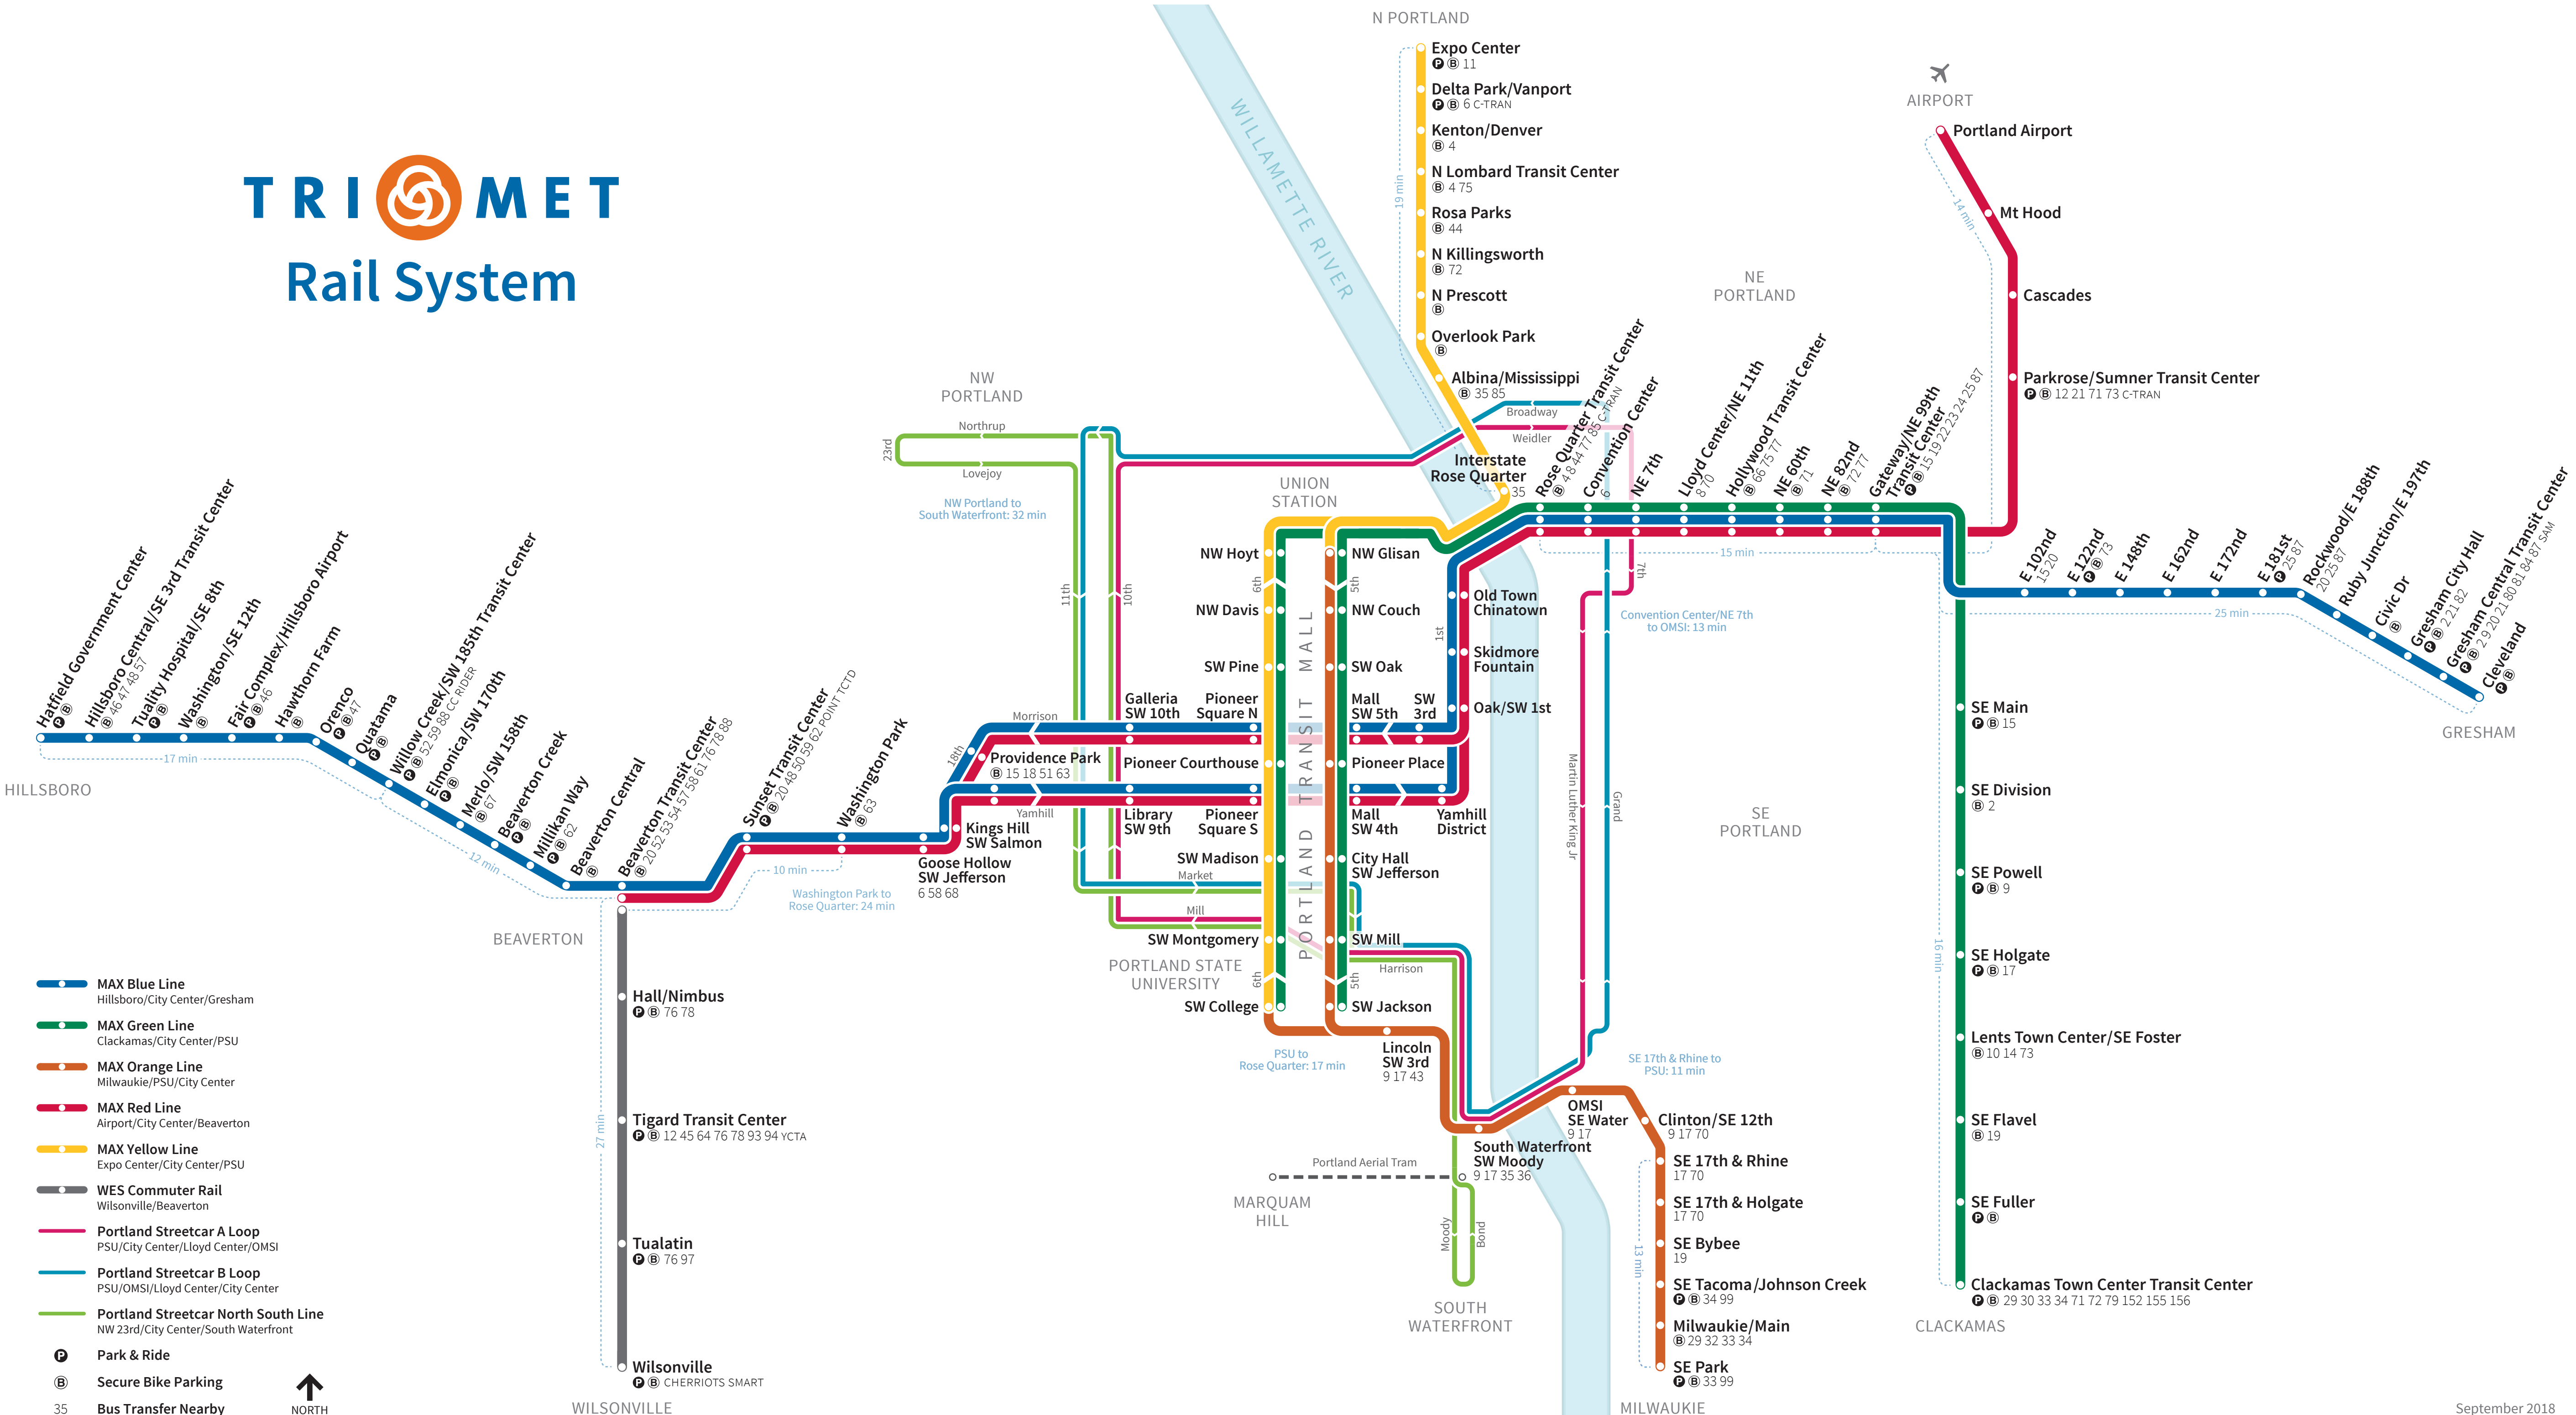

TRIMET Rail System

- Park & Ride
- Secure Bike Parking
- Bus Transfer Nearby