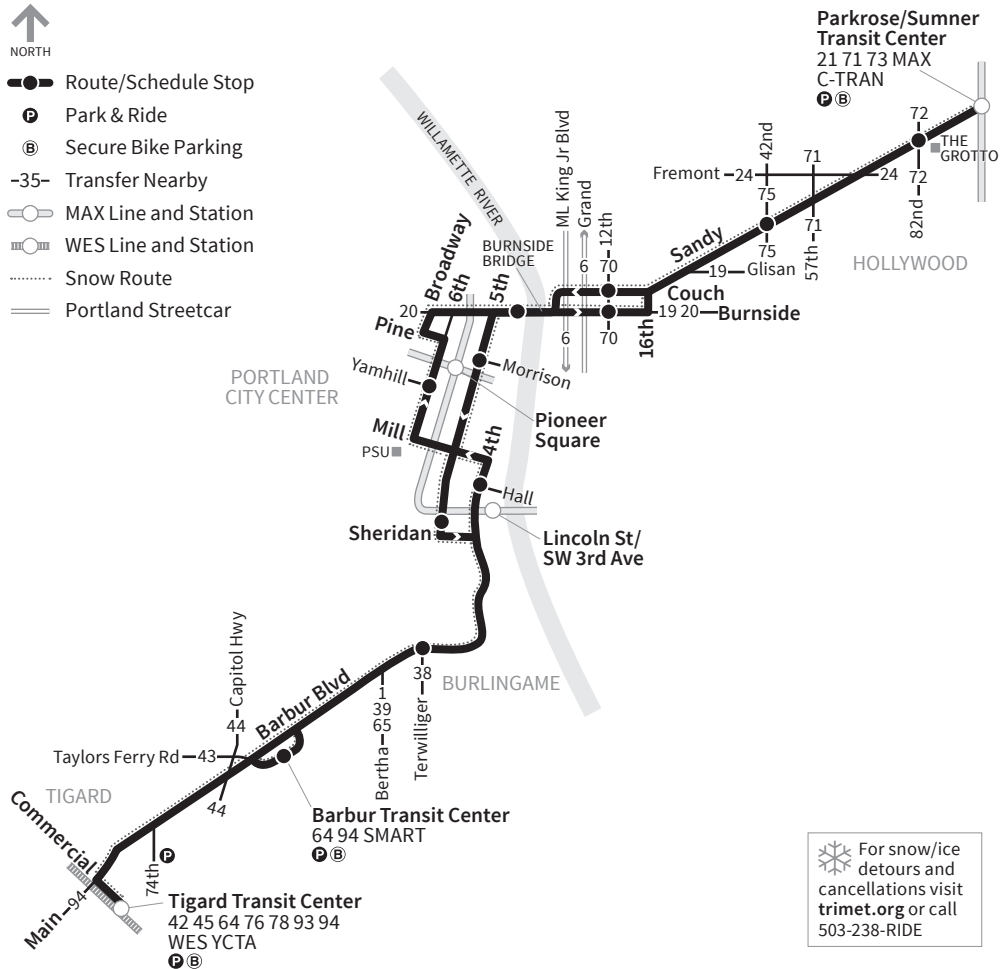

12-Barbur/Sandy Blvd

NORTH

-  Route/Schedule Stop
-  Park & Ride
-  Secure Bike Parking
-  -35- Transfer Nearby
-  MAX Line and Station
-  WES Line and Station
-  Snow Route
-  Portland Streetcar

 For snow/ice detours and cancellations visit trimet.org or call 503-238-RIDE