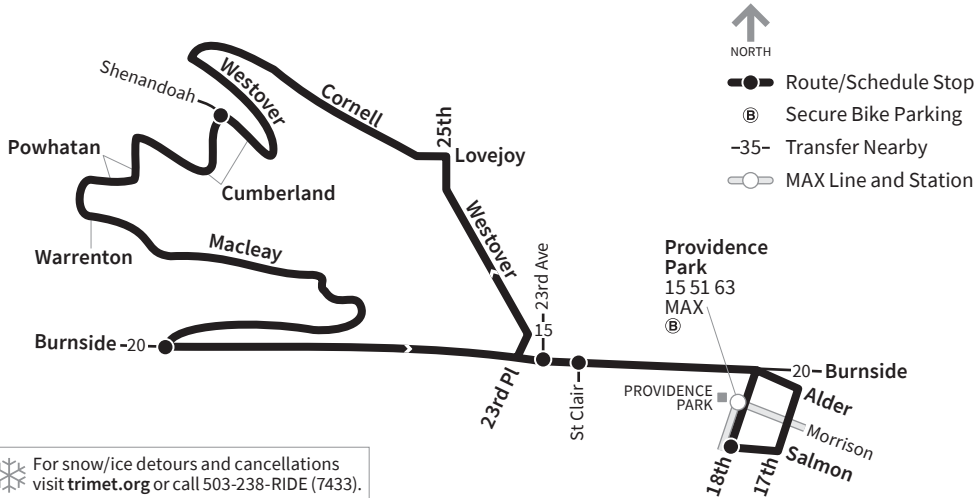

18-Hillside

For snow/ice detours and cancellations visit trimet.org or call 503-238-RIDE (7433).