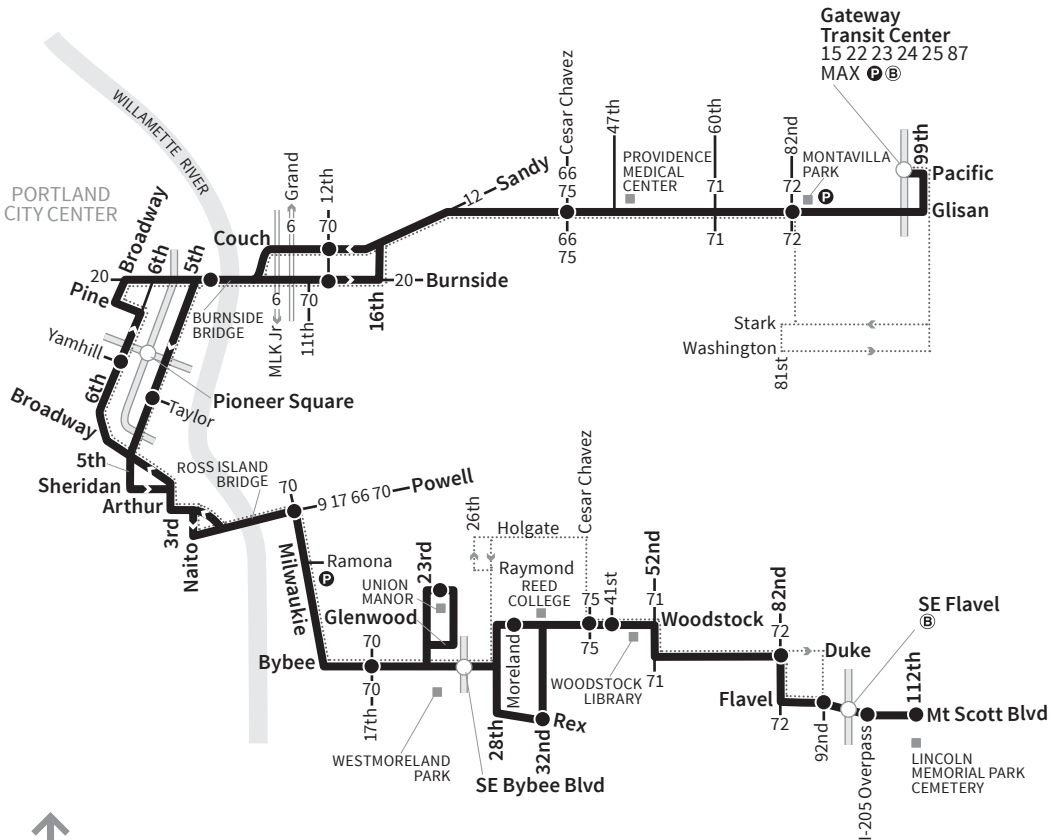

19-Woodstock/Glisan

 For snow/ice detours and cancellations
 visit trimet.org or call 503-238-RIDE (7433).