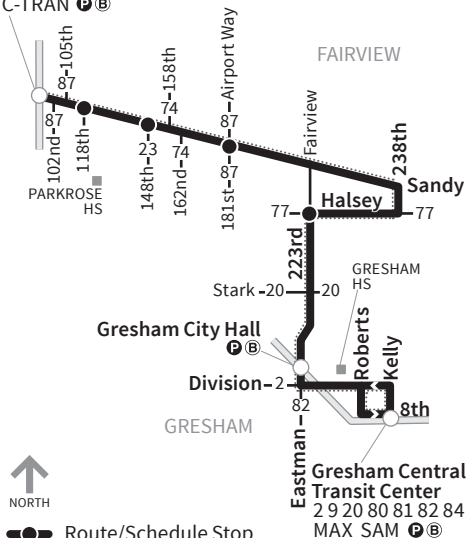

21-Sandy Blvd/223rd

**Parkrose/Sumner
Transit Center**

12 71 73 MAX

C-TRAN **P** **B**

NORTH

●—● Route/Schedule Stop

P Park & Ride

B Secure Bike Parking

-35- Transfer Nearby

○—○ MAX Line and Station

..... Snow Route

For snow/ice
detours and
cancellations visit
trimet.org or call
503-238-RIDE