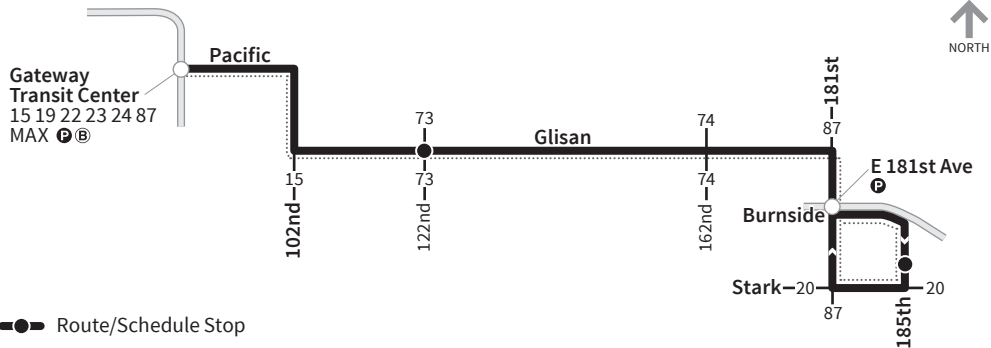

# 25-Glisan/Rockwood

- Route/Schedule Stop
- Ⓟ Park & Ride
- Ⓢ Secure Bike Parking
- 35- Transfer Nearby
- MAX Line and Station
- ..... Snow Route

For snow/ice detours and cancellations visit [trimet.org](http://trimet.org) or call 503-238-RIDE (7433).