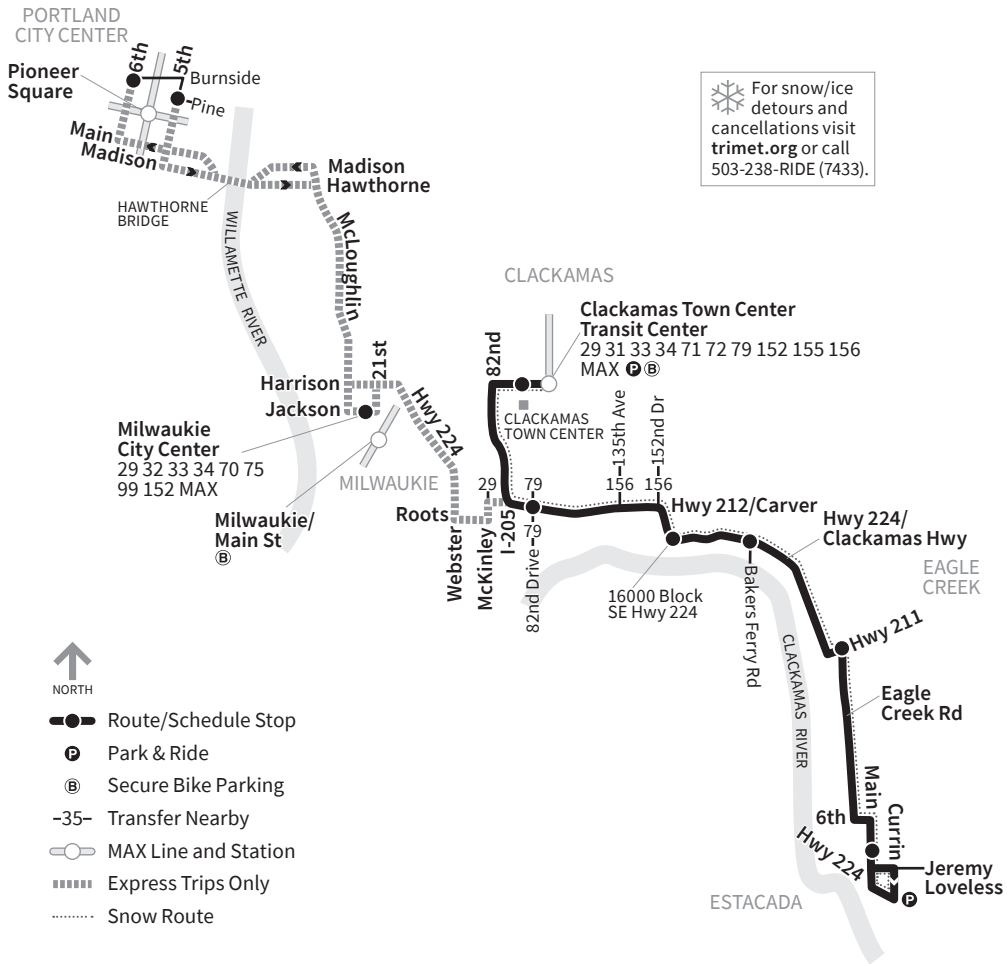

30-Estacada

For snow/ice detours and cancellations visit trimet.org or call 503-238-RIDE (7433).