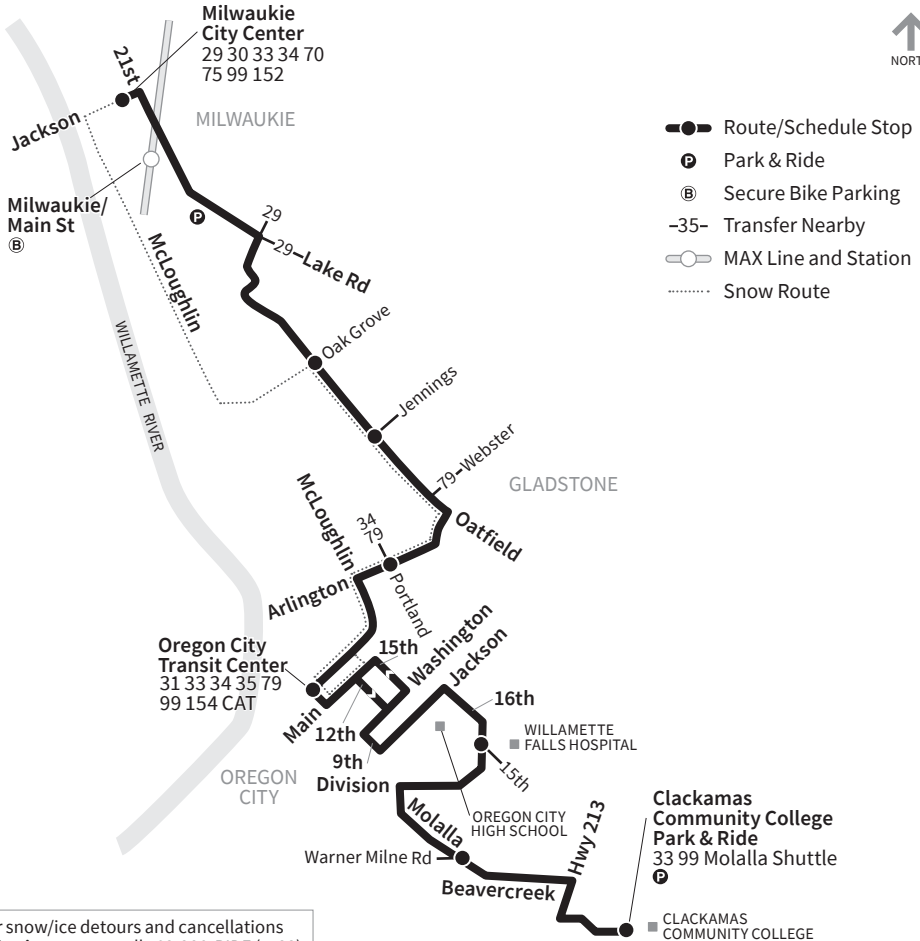

# 32-Oatfield

NORTH

For snow/ice detours and cancellations visit [trimet.org](http://trimet.org) or call 503-238-RIDE (7433).