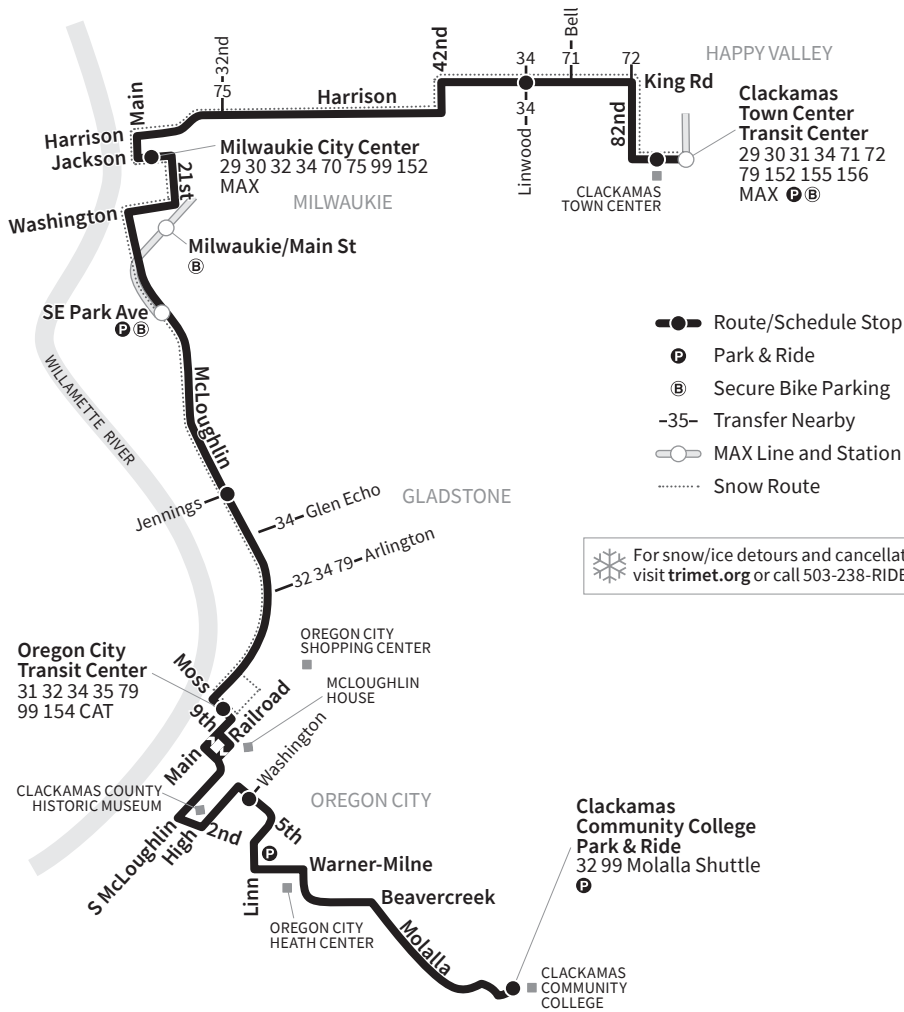

33-McLoughlin/King Rd

HAPPY VALLEY

**Clackamas
Town Center
Transit Center**
29 30 31 34 71 72
79 152 155 156
MAX

- Route/Schedule Stop
- Park & Ride
- Secure Bike Parking
- 35- Transfer Nearby
- MAX Line and Station
- Snow Route

For snow/ice detours and cancellations visit trimet.org or call 503-238-RIDE (7433).

**Oregon City
Transit Center**
31 32 34 35 79
99 154 CAT

OREGON CITY
SHOPPING CENTER
MCLOUGHLIN
HOUSE

CLACKAMAS COUNTY
HISTORIC MUSEUM

**Clackamas
Community College
Park & Ride**
32 99 Molalla Shuttle

CLACKAMAS
COMMUNITY
COLLEGE