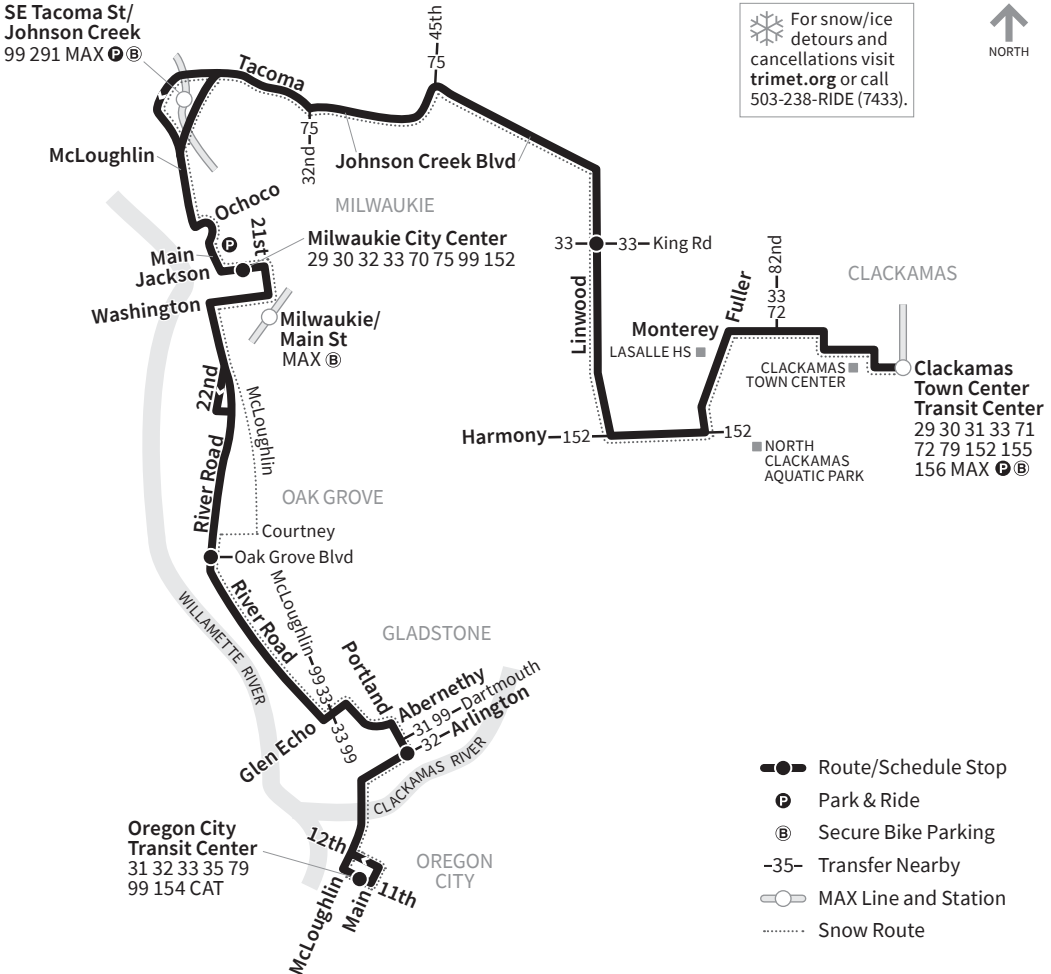

34-Linwood/River Rd

 For snow/ice detours and cancellations visit trimet.org or call 503-238-RIDE (7433).

-  Route/Schedule Stop
-  Park & Ride
-  Secure Bike Parking
-  -35- Transfer Nearby
-  MAX Line and Station
-  Snow Route