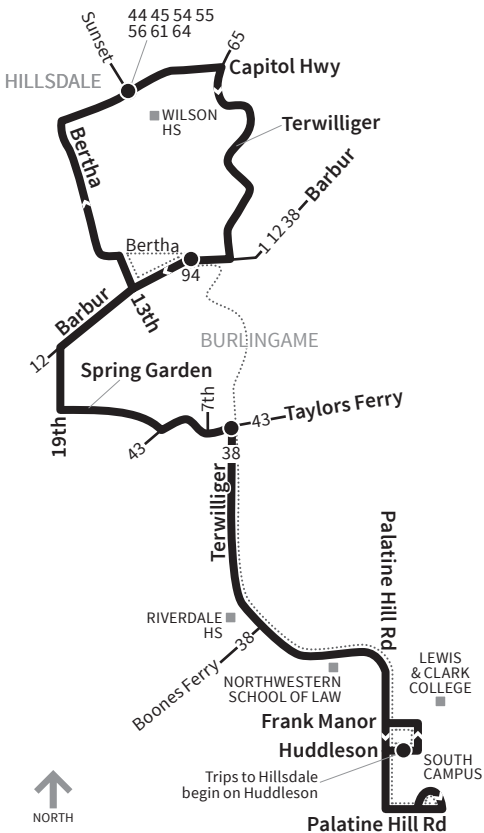

39-Lewis & Clark

NORTH

- Route/Schedule Stop
- 35- Transfer Nearby
- Snow Route

For snow/ice detours and cancellations visit trimet.org or call 503-238-RIDE (7433).