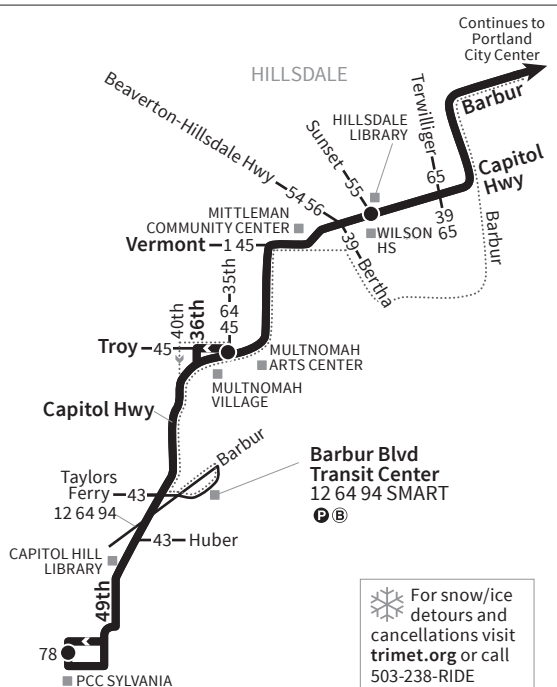

44-Capitol Hwy/Mocks Crest

-  Route/Schedule Stop
-  -35- Transfer Nearby
-  MAX Line and Station
-  Snow Route
-  Secure Bike Parking
-  Park & Ride

Barbur Blvd Transit Center
12 64 94 SMART
Ⓟ Ⓠ

 For snow/ice detours and cancellations visit trimet.org or call 503-238-RIDE

Rose Quarter Transit Center
48 35 77 85
MAX Ⓟ