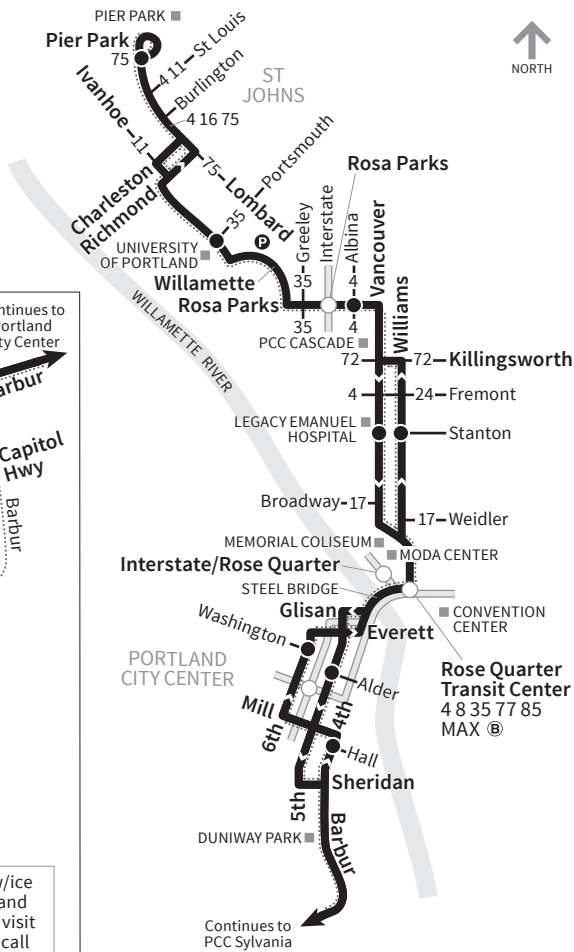

44-Capitol Hwy/Mocks Crest

-  Route/Schedule Stop
-  -35- Transfer Nearby
-  MAX Line and Station
-  Snow Route
-  Secure Bike Parking
-  Park & Ride

Barbur Blvd Transit Center
12 64 94 SMART
Ⓟ Ⓠ

 For snow/ice detours and cancellations visit trimet.org or call 503-238-RIDE

Rose Quarter Transit Center
48 35 77 85
MAX Ⓟ