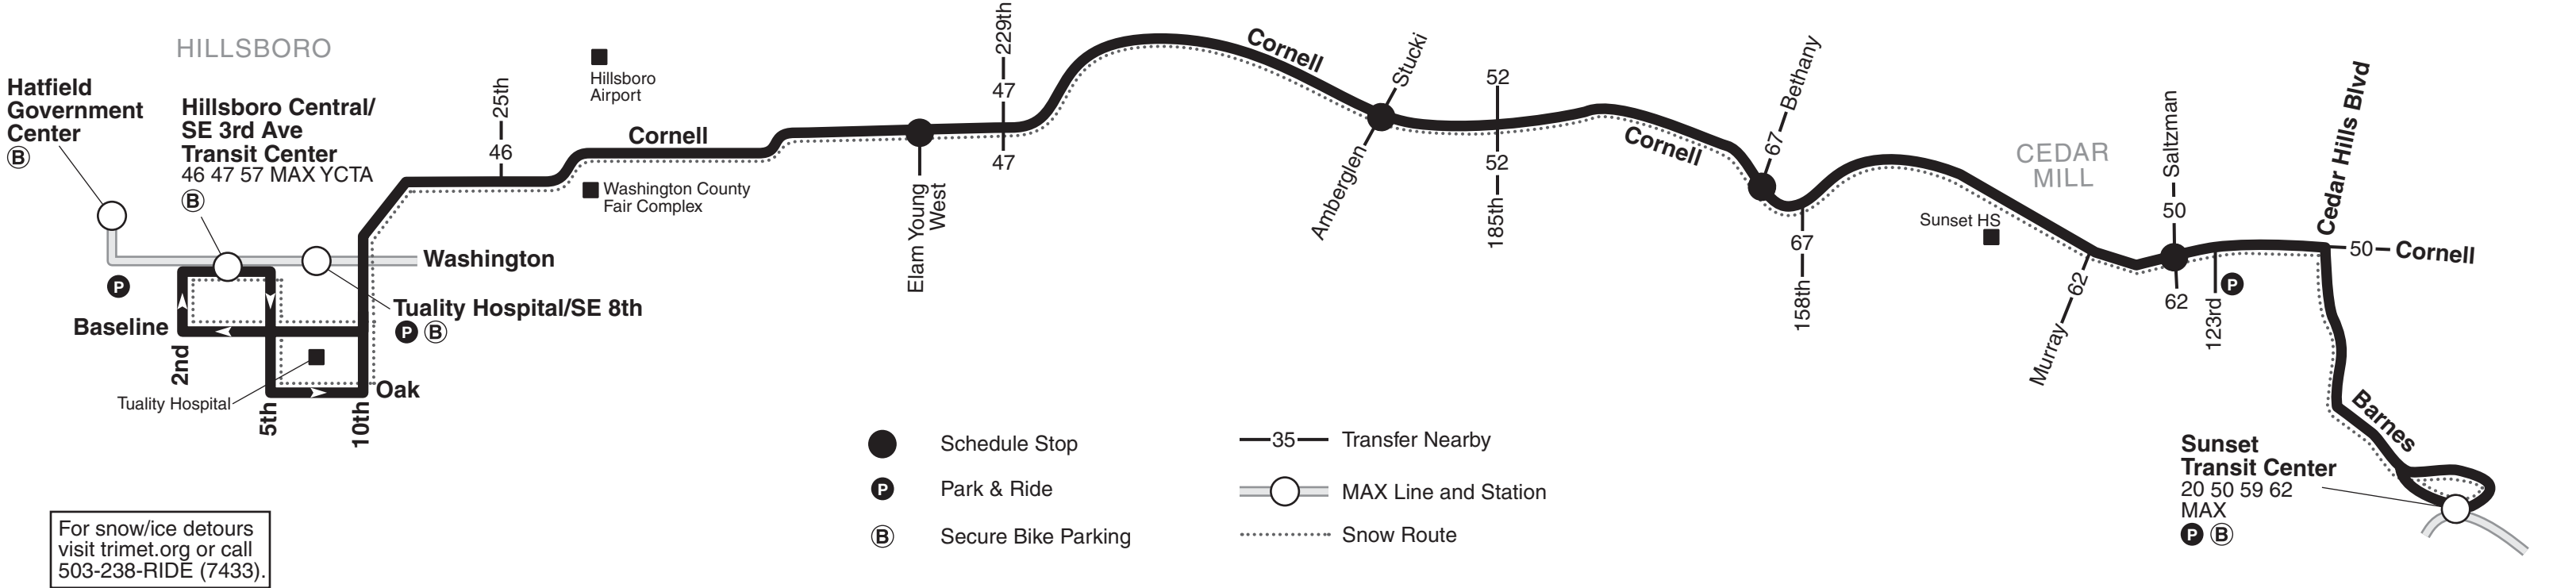

48-Cornell

For snow/ice detours visit trimet.org or call 503-238-RIDE (7433).