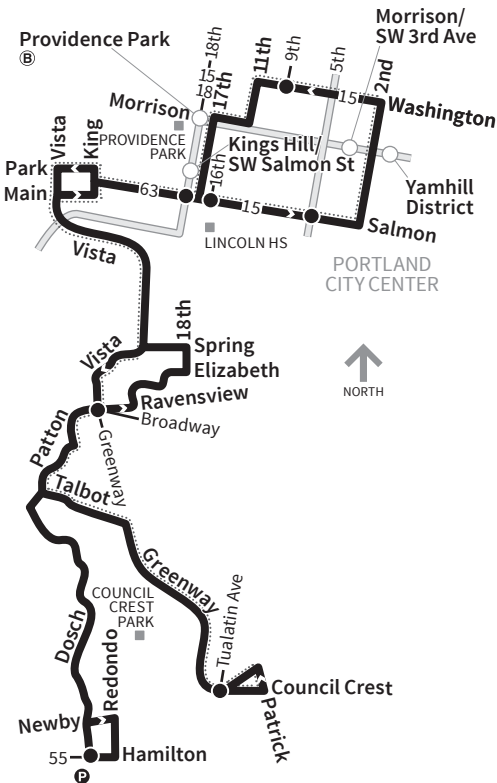

51-Vista

- Route/Schedule Stop
- Park & Ride
- Secure Bike Parking
- Transfer Nearby
- MAX Line and Station
- Snow Route

For snow/ice detours and cancellations visit trimet.org or call 503-238-RIDE