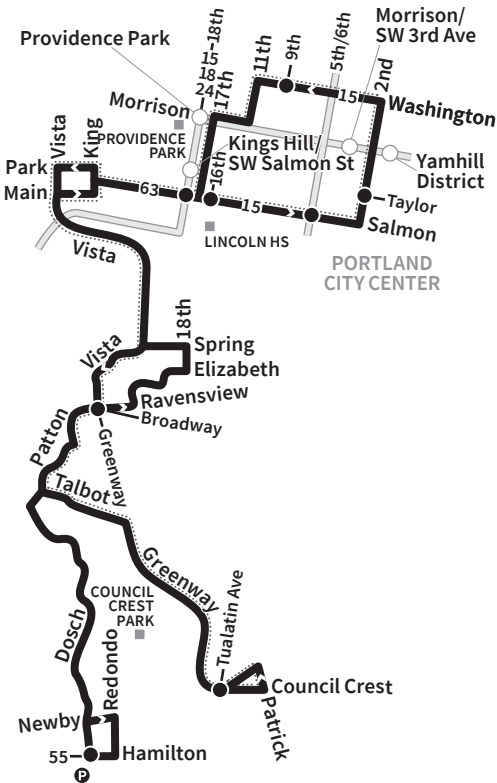

51-Vista

- Route/Schedule Stop
- Park & Ride
- Secure Bike Parking
- Transfer Nearby
- MAX Line and Station
- Snow Route

For snow/ice detours and cancellations visit trimet.org or call 503-238-RIDE (7433).