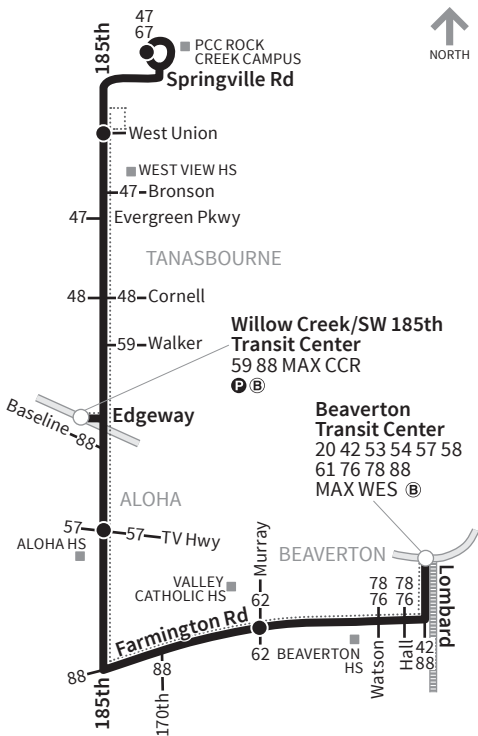

# 52-Farmington/185th

- Route/Schedule Stop
- Park & Ride
- Secure Bike Parking
- 35- Transfer Nearby
- MAX Line and Station
- WES Line and Station
- Snow Route

For snow/ice detours and cancellations visit [trimet.org](http://trimet.org) or call 503-238-RIDE