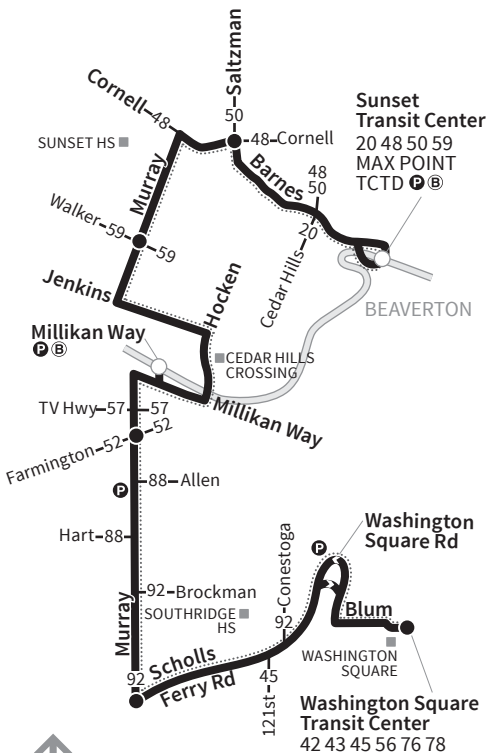

# 62-Murray Blvd

NORTH

- Route/Schedule Stop
- Park & Ride
- Secure Bike Parking
- 35- Transfer Nearby
- MAX Line and Station
- Snow Route

For snow/ice  
detours and  
cancellations visit  
[trimet.org](http://trimet.org) or call  
503-238-RIDE