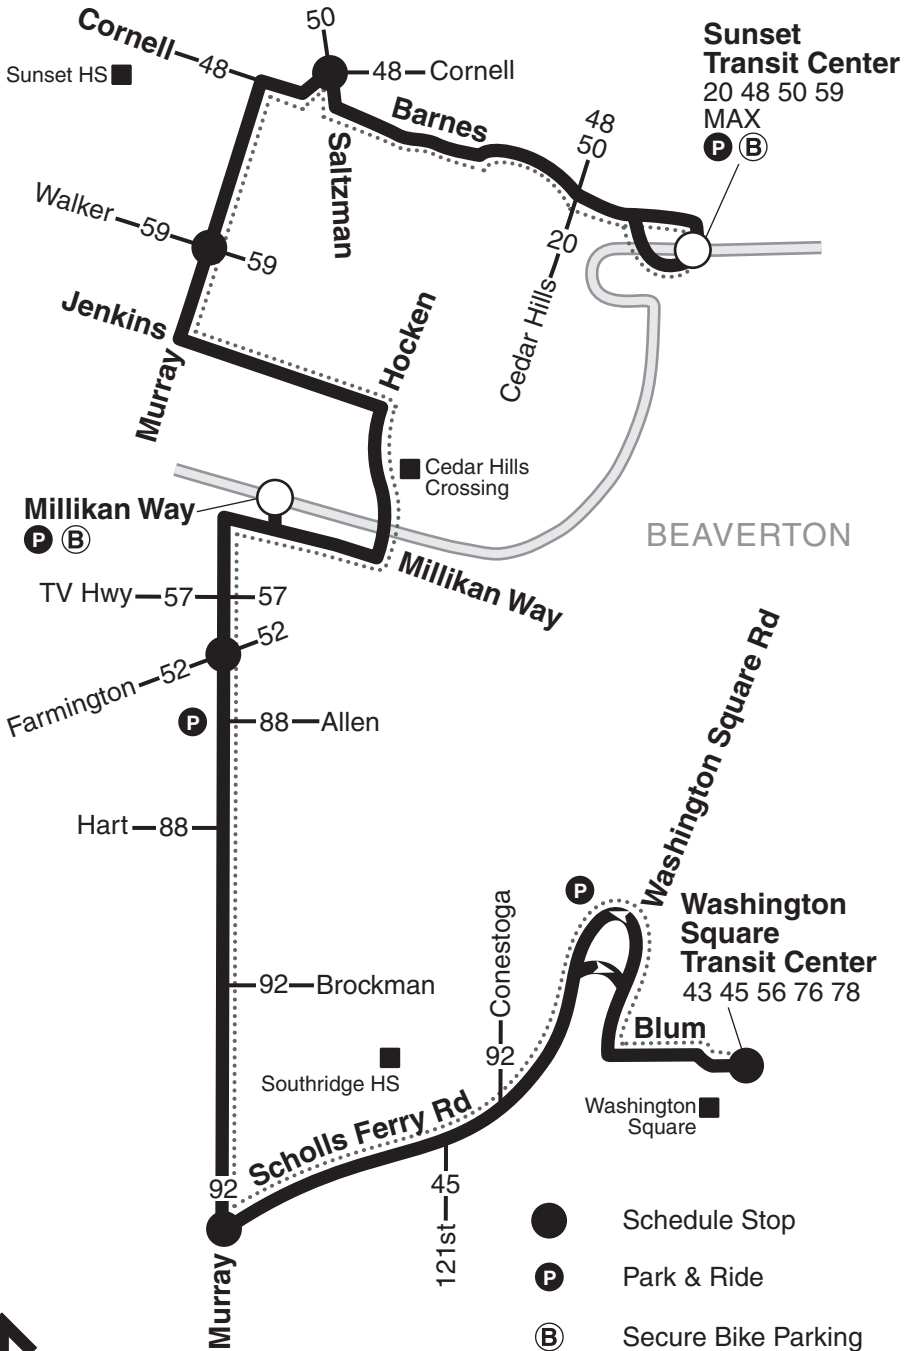

62-Murray Blvd

NORTH

For snow/ice detours visit trimet.org or call 503-238-RIDE (7433).
 Snow Route: No stops on Murray between Hart and Brockman.