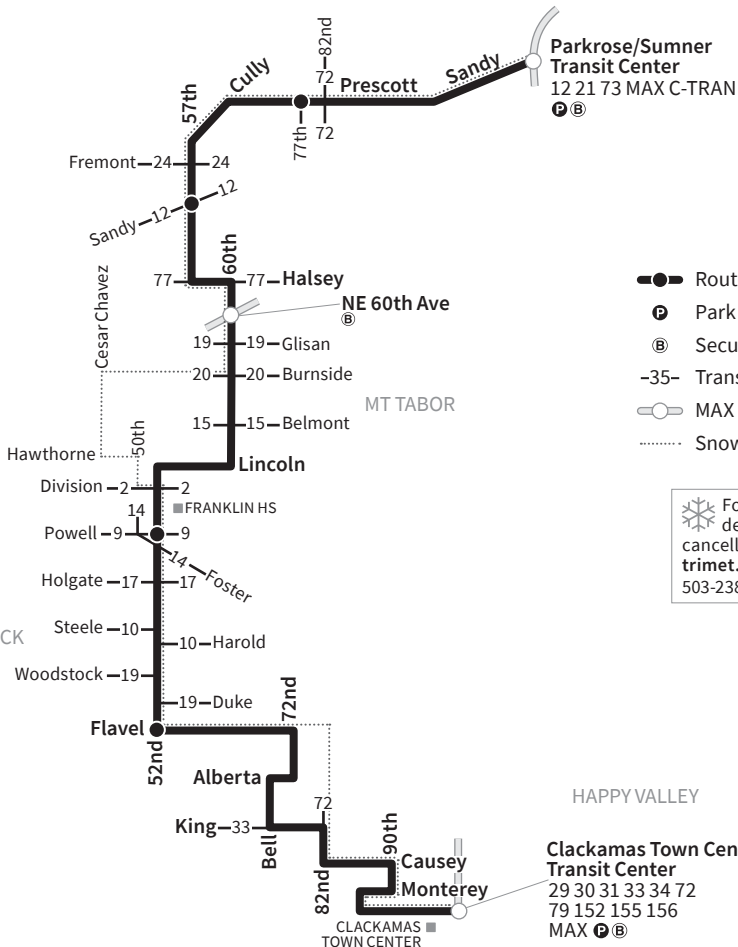

71-60th Ave

NORTH

- Route/Schedule Stop
- Park & Ride
- Secure Bike Parking
- Transfer Nearby
- MAX Line and Station
- Snow Route

For snow/ice detours and cancellations visit trimet.org or call 503-238-RIDE (7433).