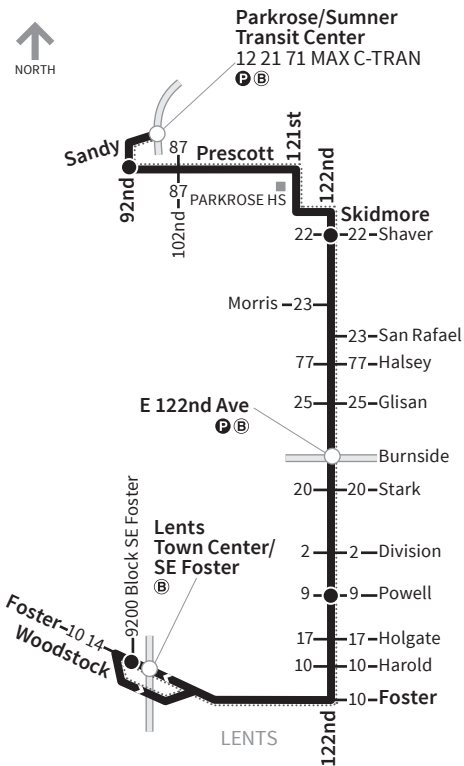

# 73-122nd Ave

- Route/Schedule Stop
- Park & Ride
- Secure Bike Parking
- 35- Transfer Nearby
- MAX Line and Station
- Snow Route

For snow/ice  
detours and  
cancellations visit  
[trimet.org](http://trimet.org) or call  
503-238-RIDE