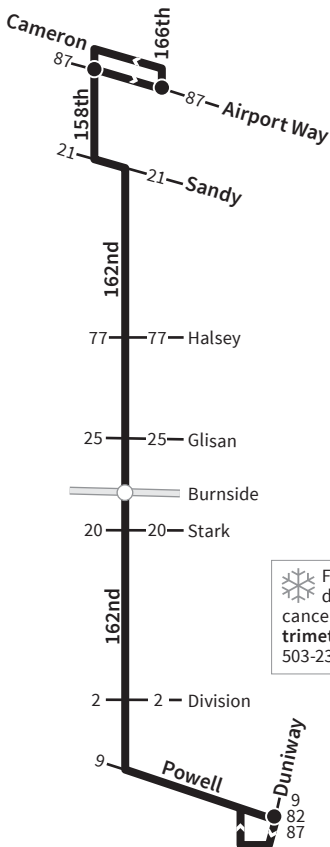

74-162nd

For snow/ice
detours and
cancellations visit
trimet.org or call
503-238-RIDE

-  Route/Schedule Stop
-  -35- Transfer Nearby
-  MAX Line and Station