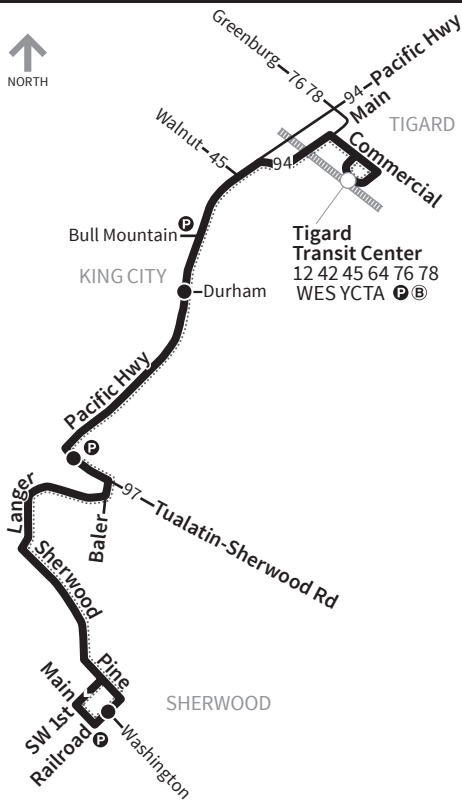

93-Tigard/Sherwood

NORTH

-  Route/Schedule Stop
-  Park & Ride
-  Secure Bike Parking
-  -35- Transfer Nearby
-  Portland Streetcar
-  Snow Route

For snow/ice detours and cancellations visit trimet.org or call 503-238-RIDE