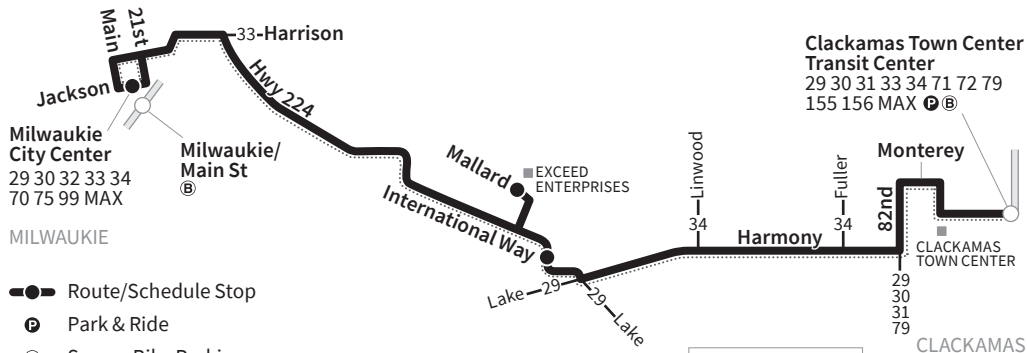

152-Milwaukie

- Route/Schedule Stop
- ⓐ Park & Ride
- ⓑ Secure Bike Parking
- 35- Transfer Nearby
- MAX Line and Station
- Snow Route

❄ For snow/ice
detours and
cancellations visit
trimet.org or call
503-238-RIDE (7433).