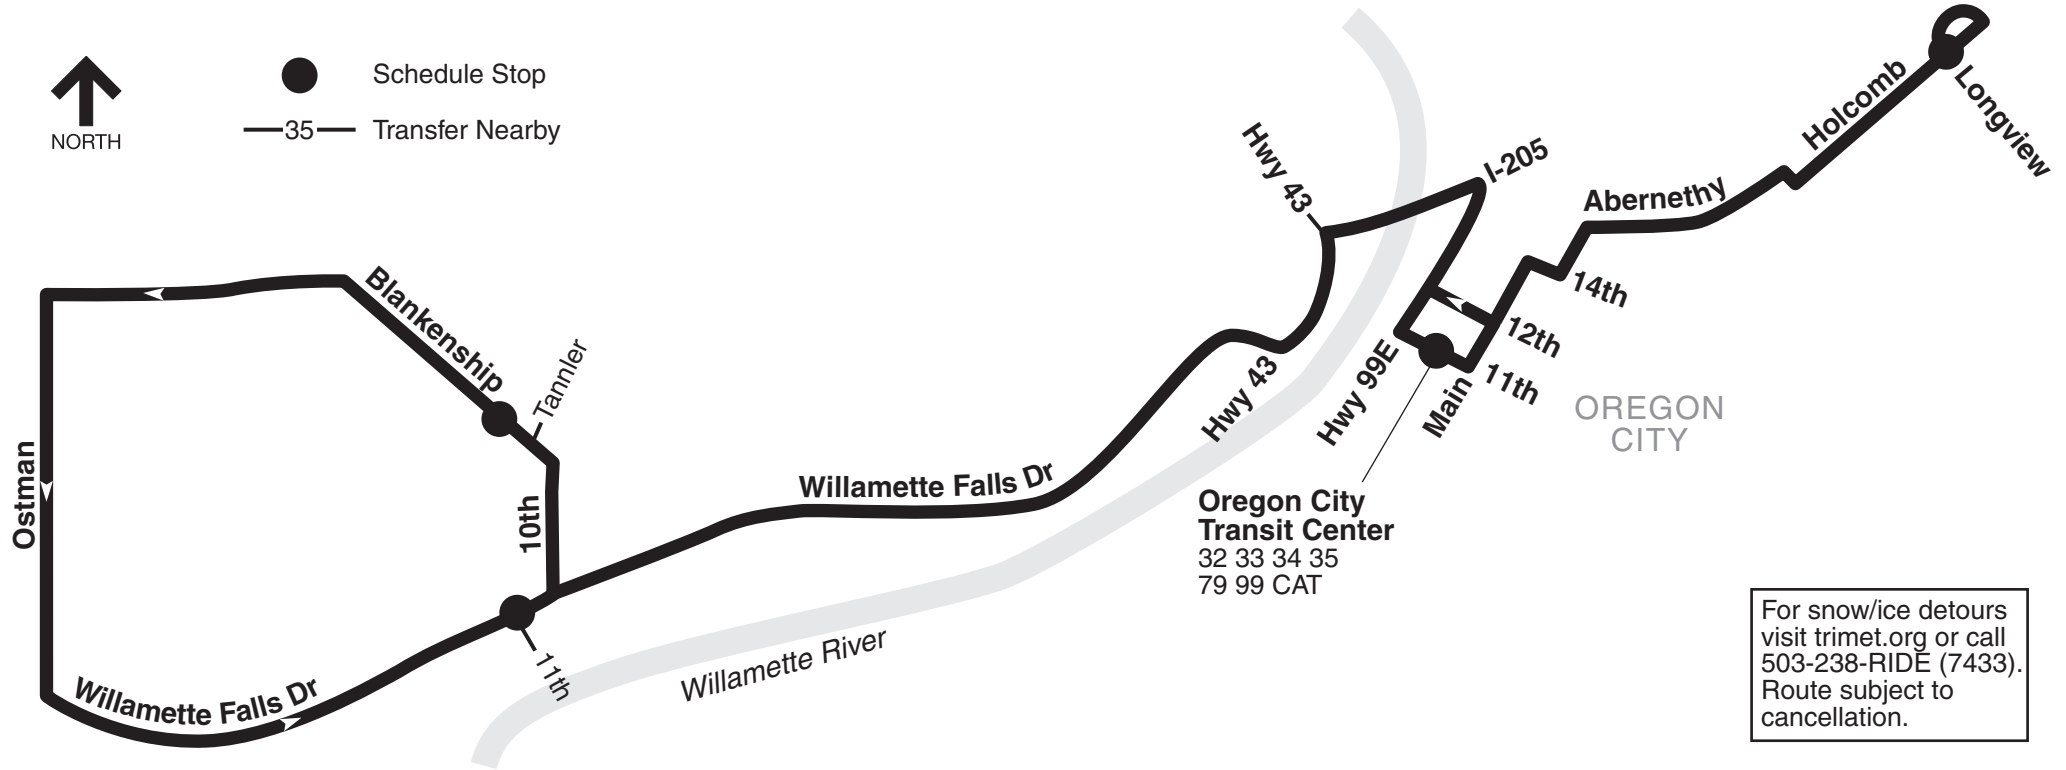

# 154-Willamette/Clackamas Heights

NORTH

Schedule Stop

Transfer Nearby

For snow/ice detours visit [trimet.org](http://trimet.org) or call 503-238-RIDE (7433). Route subject to cancellation.