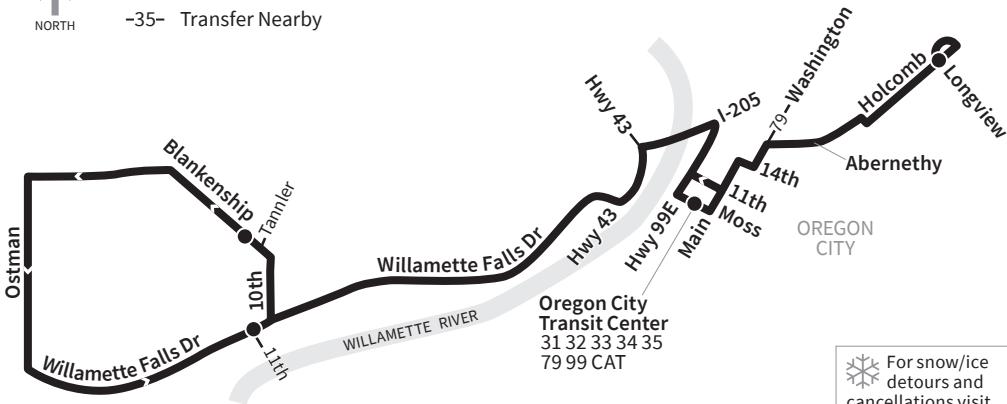

# 154-Willamette/Clackamas Heights

- Route/Schedule Stop
- 35- Transfer Nearby

Oregon City  
Transit Center  
31 32 33 34 35  
79 99 CAT

 For snow/ice  
detours and  
cancellations visit  
**trimet.org** or call  
503-238-RIDE (7433).